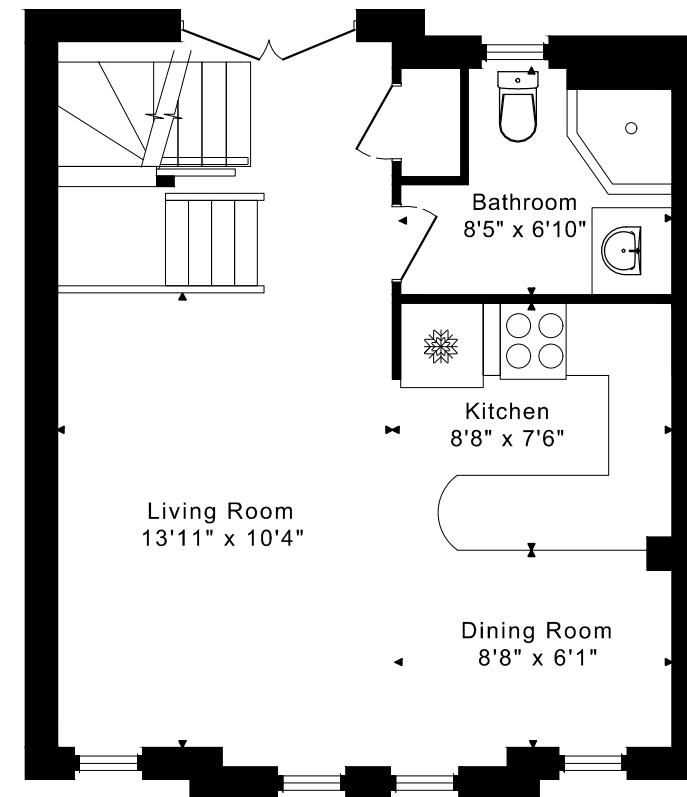

# 9 WINDERMERE AVENUE UNIT 86 FLOOR PLANS

**FOURTH FLOOR**  
135 SQUARE FEET

**THIRD FLOOR**  
490 SQUARE FEET

**SECOND FLOOR**  
490 SQUARE FEET

**MAIN FLOOR**  
85 SQUARE FEET