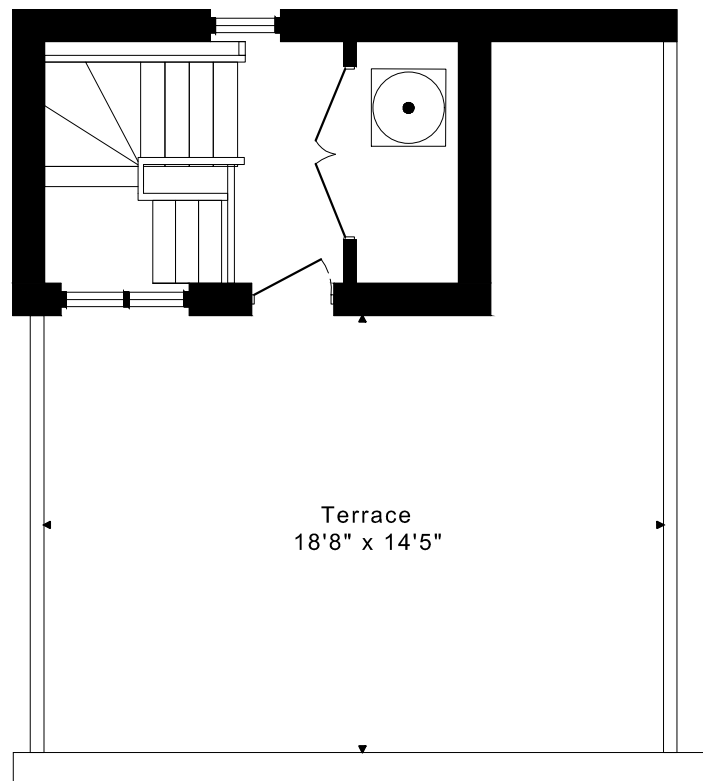

# 9 WINDERMERE AVENUE UNIT 86 FLOOR PLANS

**FOURTH FLOOR**  
135 SQUARE FEET

**THIRD FLOOR**  
490 SQUARE FEET

**SECOND FLOOR**  
490 SQUARE FEET

**MAIN FLOOR**  
85 SQUARE FEET