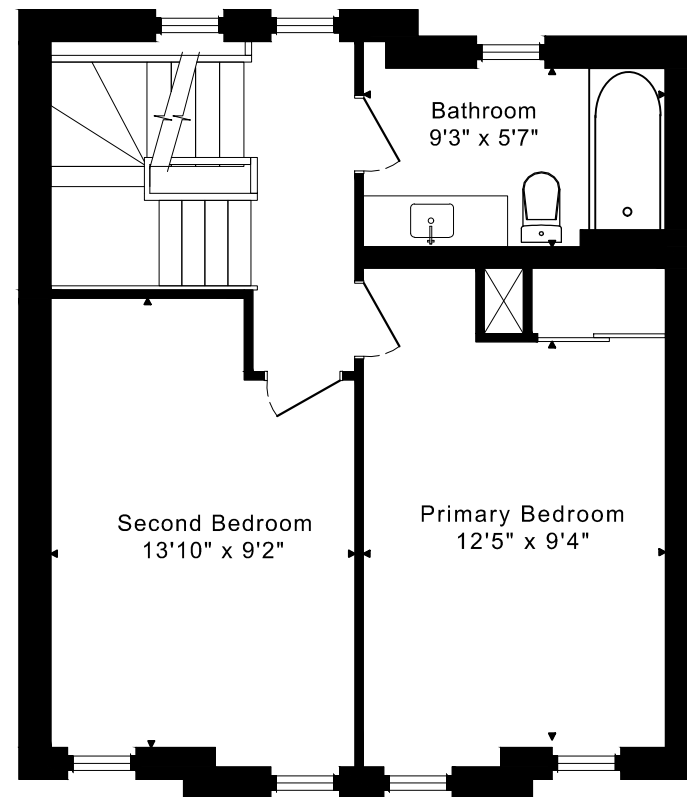

# 9 WINDERMERE AVENUE UNIT 86 FLOOR PLANS

**FOURTH FLOOR**  
135 SQUARE FEET

**THIRD FLOOR**  
490 SQUARE FEET

**SECOND FLOOR**  
490 SQUARE FEET

**MAIN FLOOR**  
85 SQUARE FEET