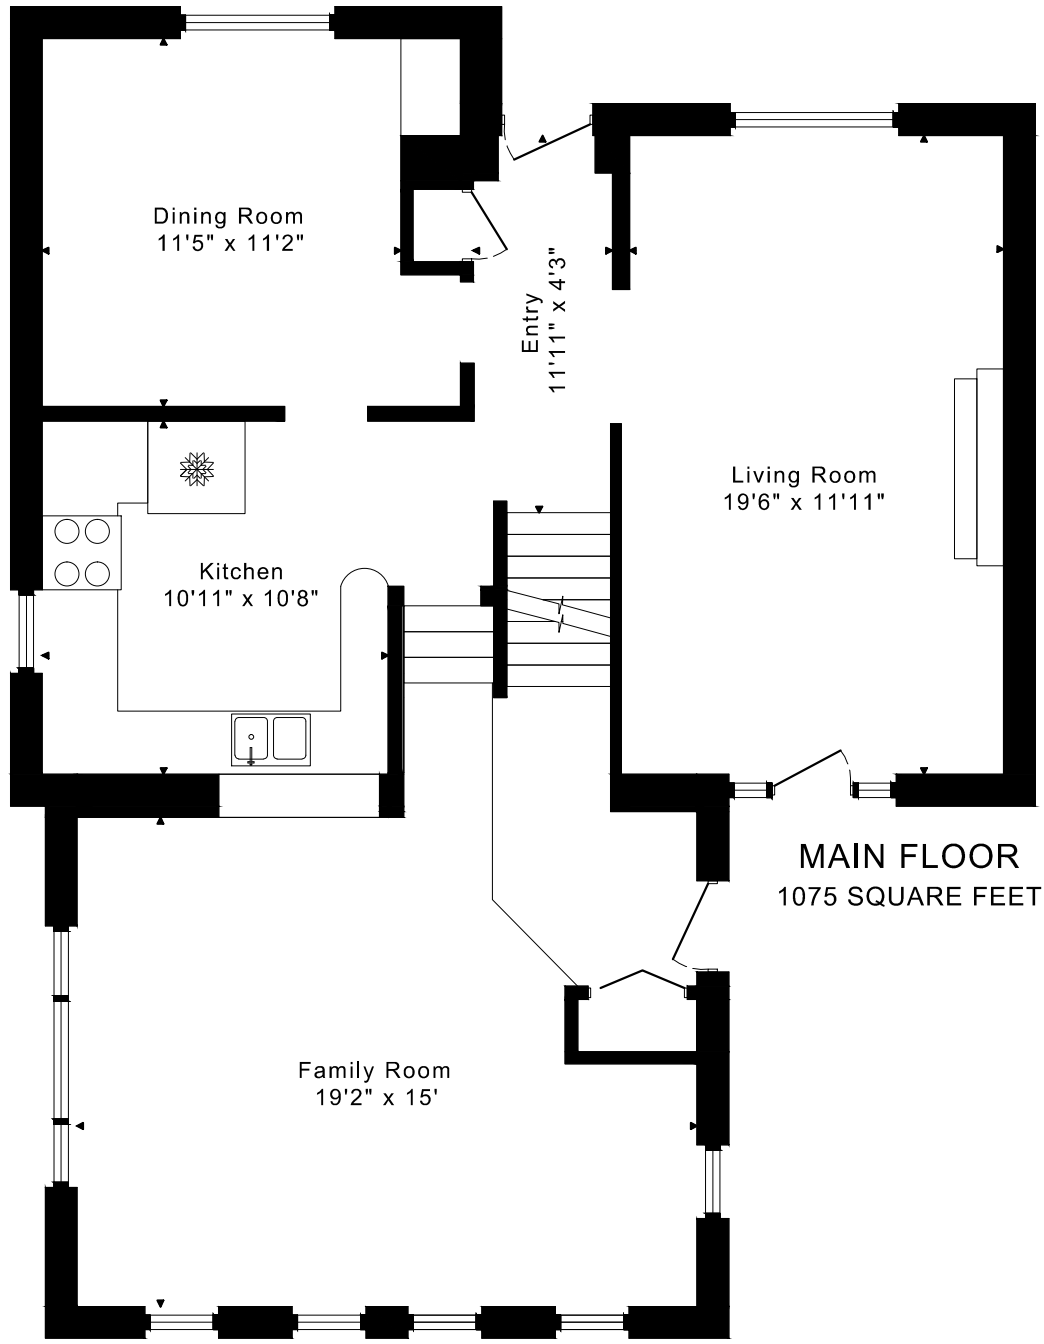

# 88 BOTFIELD AVENUE FLOOR PLANS

2125 sq ft + 730 sq ft  
BELOW GRADE

CAPTURED ON: 29 APR 2021  
DIMENSIONS ARE APPROXIMATE AND SHOULD BE CONSIDERED  
ILLUSTRATIVE ONLY.