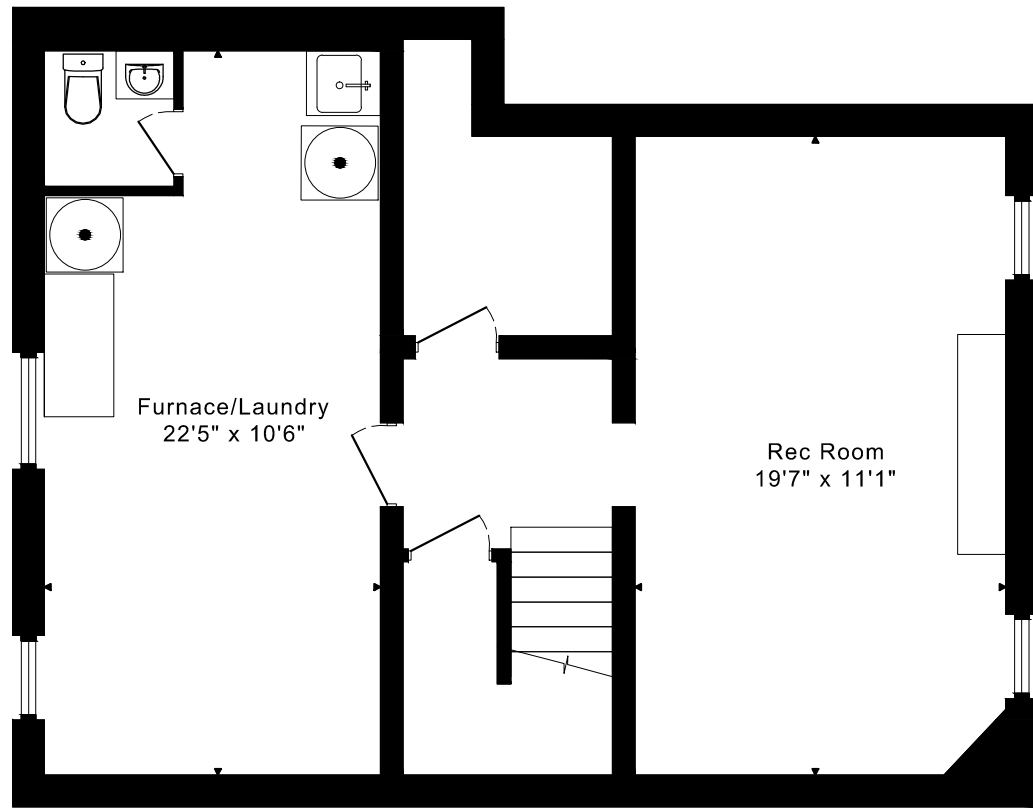

# 88 BOTFIELD AVENUE FLOOR PLANS

2125 sq ft + 730 sq ft  
BELOW GRADE

CAPTURED ON: 29 APR 2021  
DIMENSIONS ARE APPROXIMATE AND SHOULD BE CONSIDERED  
ILLUSTRATIVE ONLY.