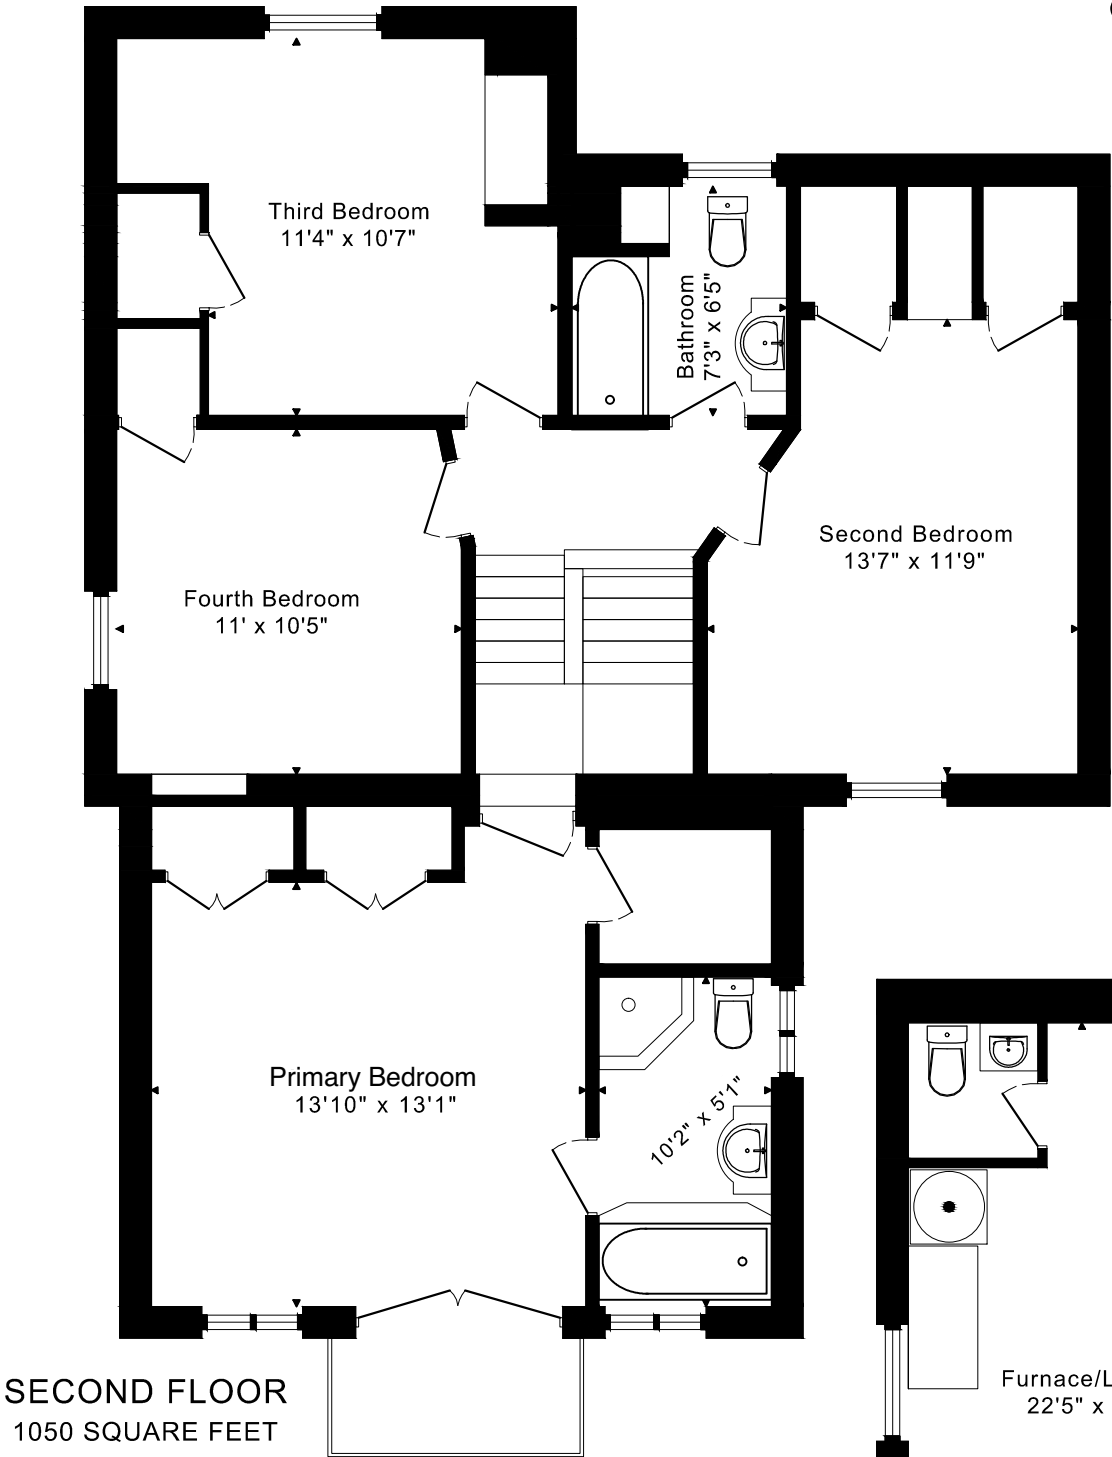

# 88 BOTFIELD AVENUE FLOOR PLANS

2125 sq ft + 730 sq ft  
BELOW GRADE

CAPTURED ON: 29 APR 2021  
DIMENSIONS ARE APPROXIMATE AND SHOULD BE CONSIDERED  
ILLUSTRATIVE ONLY.