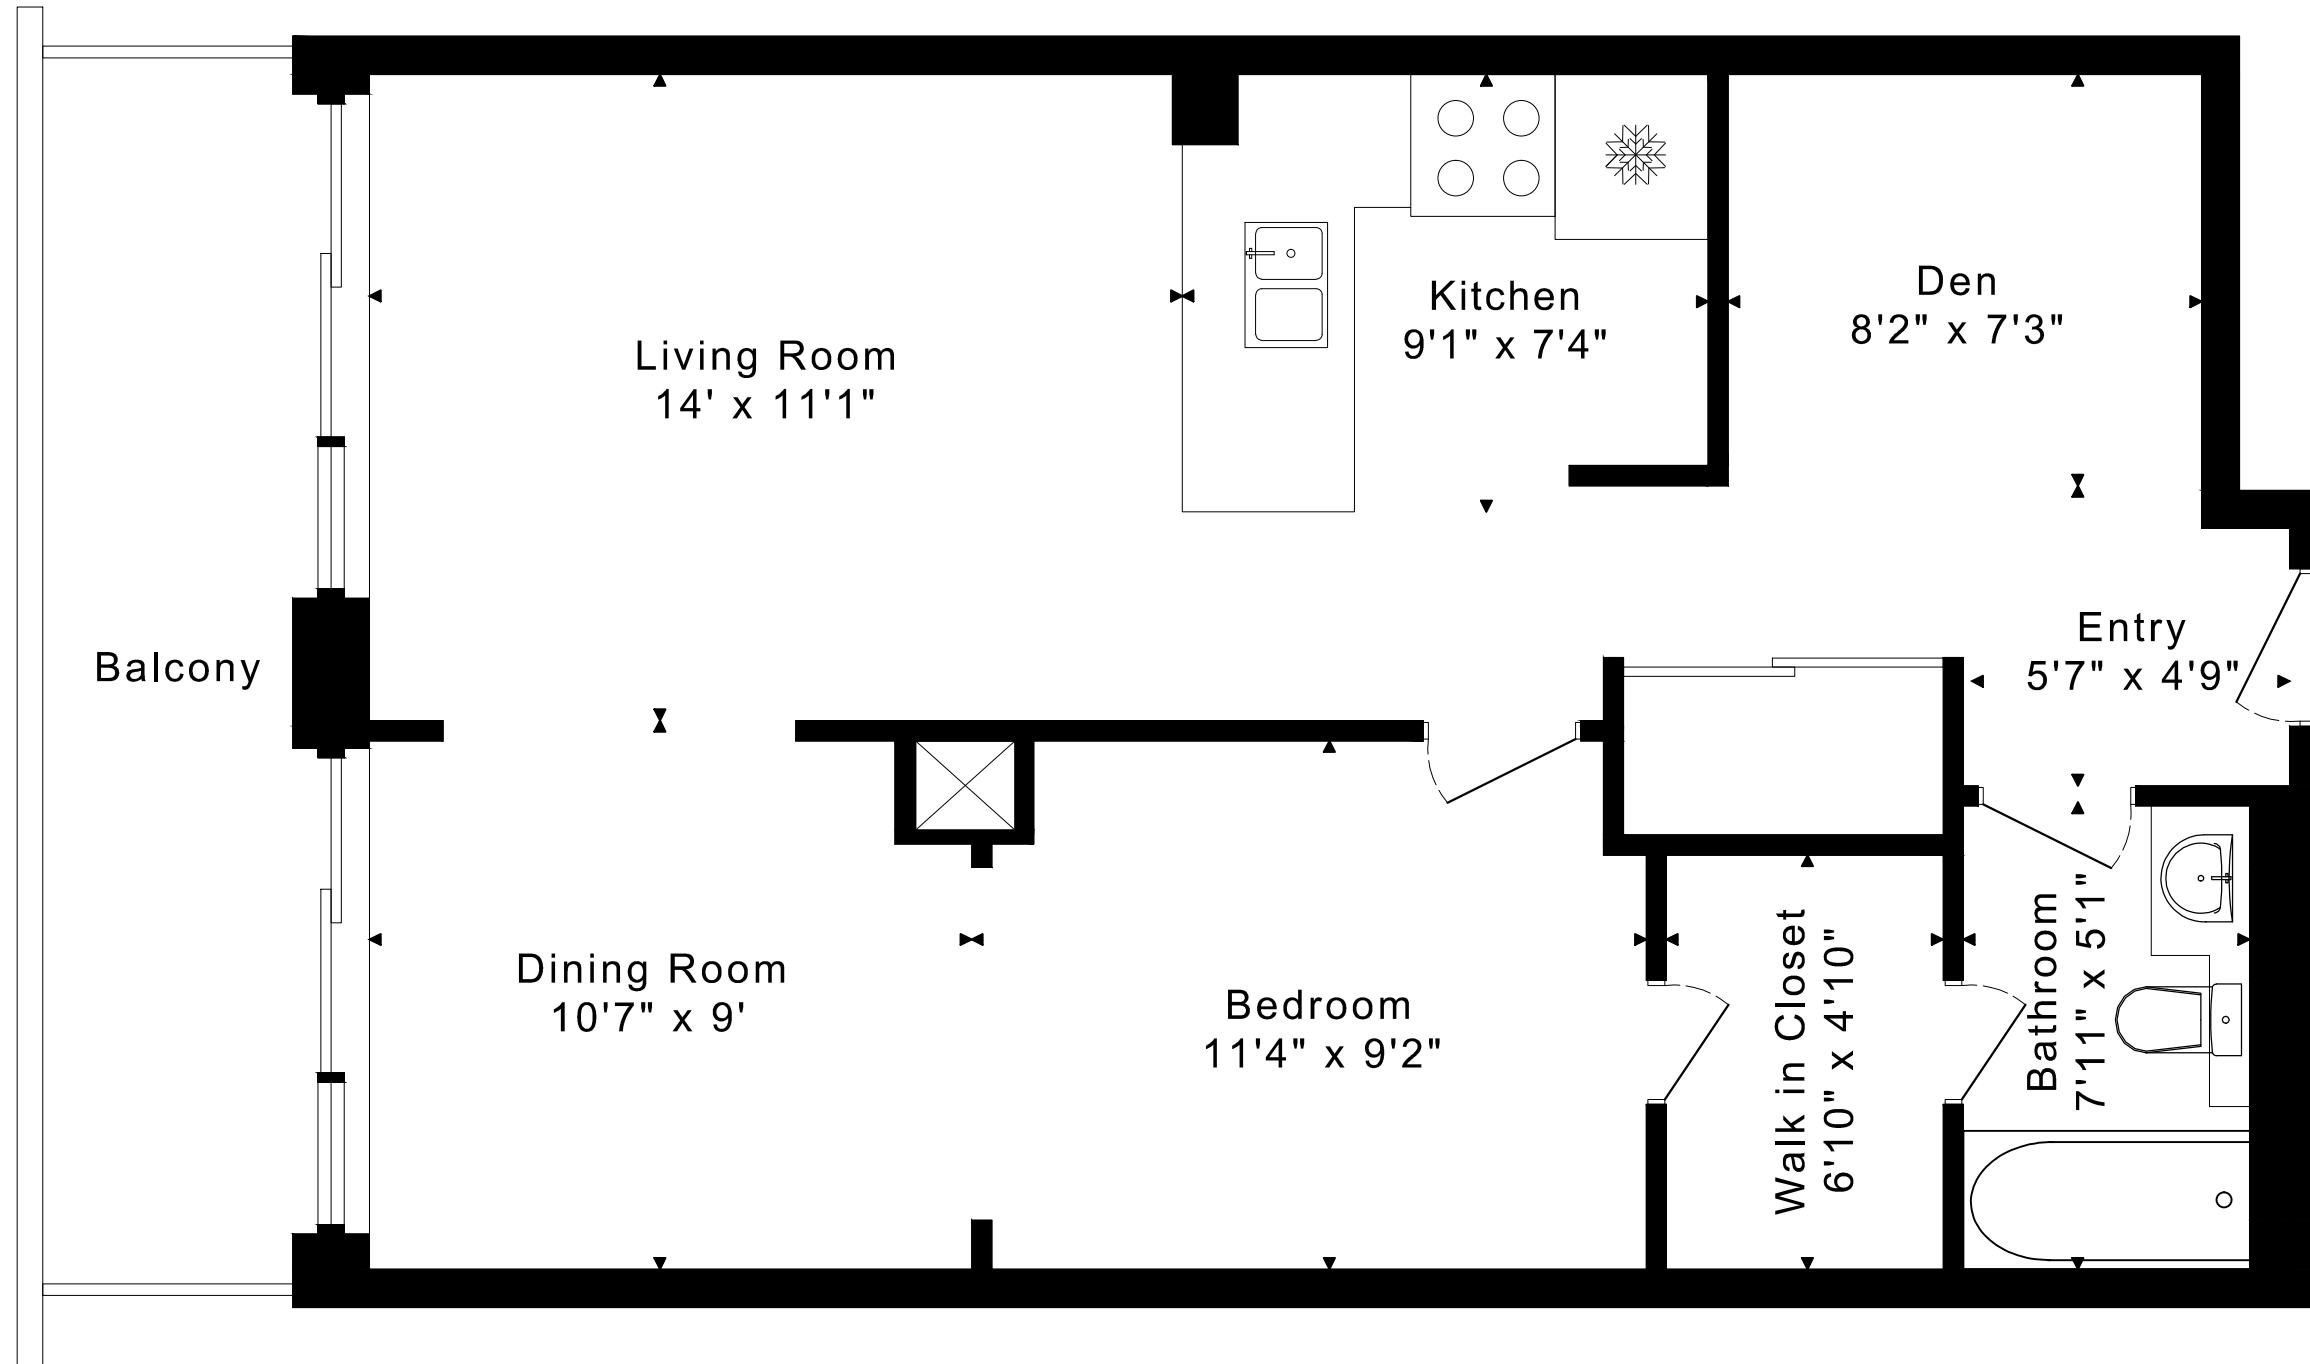

# 650 QUEENS QUAY WEST UNIT 1112 FLOOR PLANS

CAPTURED ON: 25 JUN 2021  
DIMENSIONS ARE APPROXIMATE AND SHOULD BE CONSIDERED  
ILLUSTRATIVE ONLY.

720 Sq. Ft. + Balcony