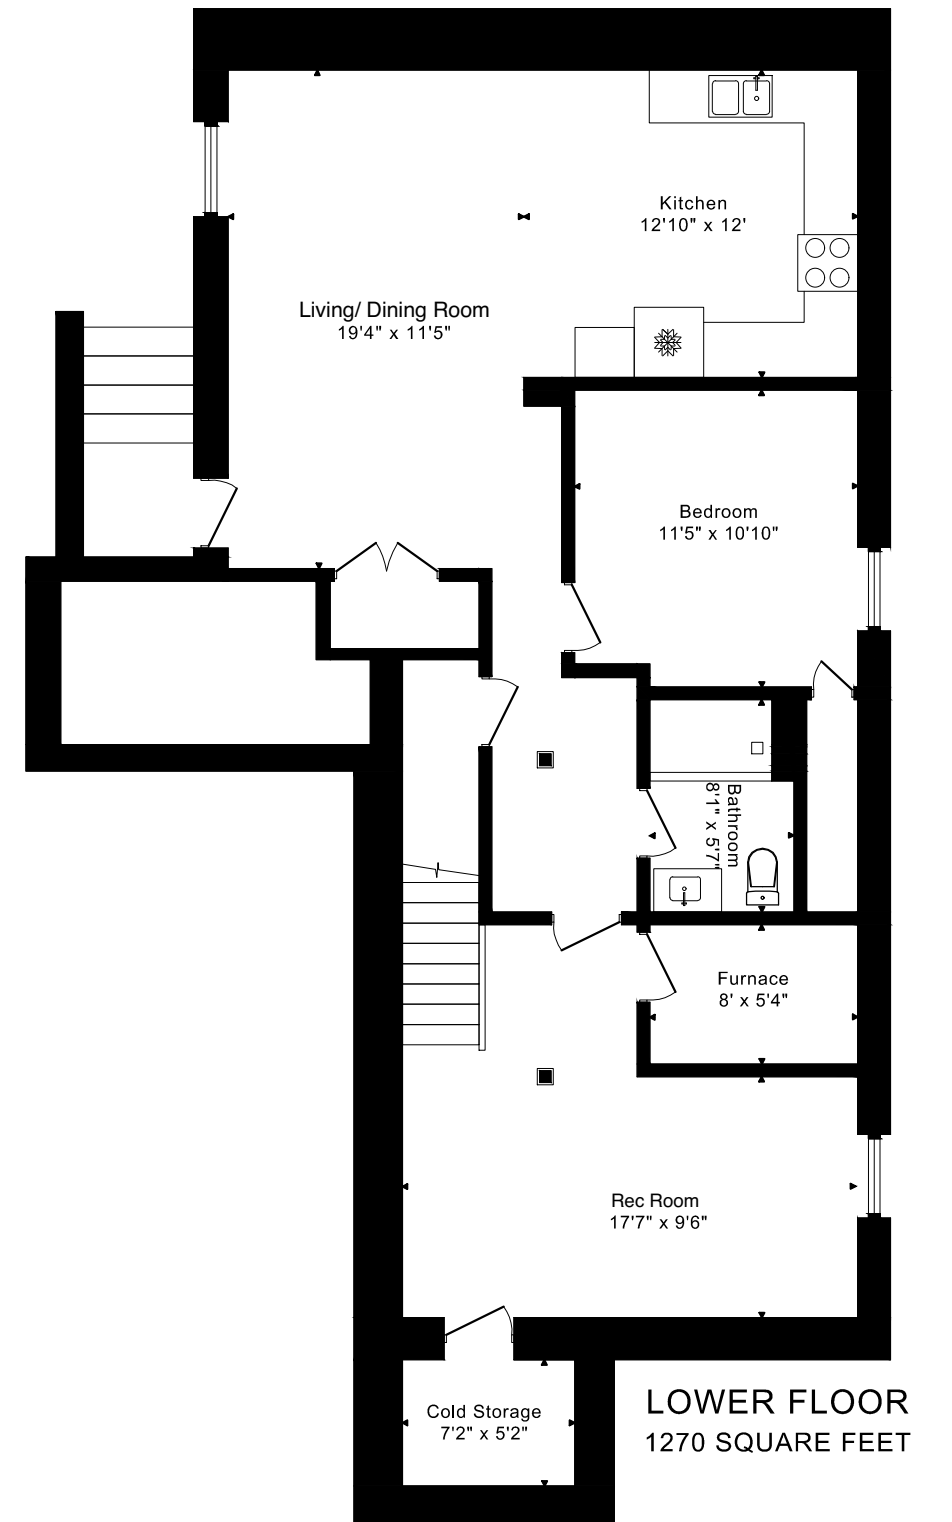

6 NORTHAMPTON DRIVE FLOOR PLANS

Nicoletta Palozzi, Todd Colter* Bridgette Leonetti** Irene Kaushansky** Philip Brown***
Samantha Marasco* Cathy Stevens*
Salesperson* Broker** Broker of Record***

KB REAL ESTATE TEAM

Keller Williams Portfolio Realty Brokerage
Independently Owned and Operated

416-259-2444

info@kbrealestateteam.com

CAPTURED ON: 1 APR 2023
DIMENSIONS ARE APPROXIMATE AND SHOULD BE CONSIDERED
ILLUSTRATIVE ONLY.

2835 sq ft + 1270 sq ft
BELOW GRADE