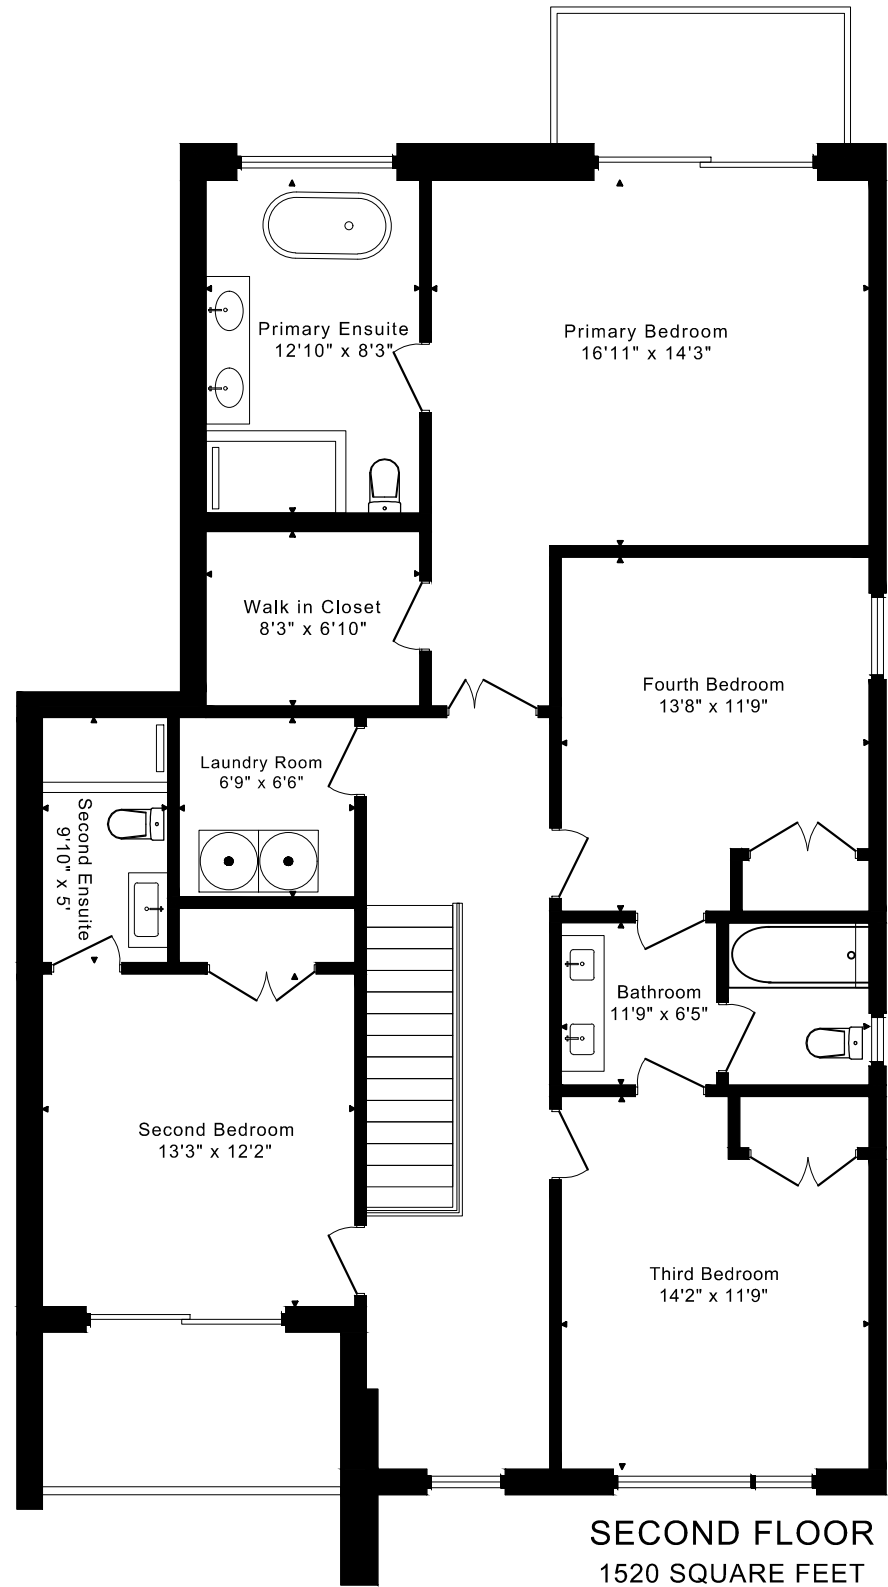

6 NORTHAMPTON DRIVE FLOOR PLANS

Nicoletta Palozzi, Todd Colter* Bridgette Leonetti** Irene Kaushansky** Philip Brown***
Samantha Marasco* Cathy Stevens*
Salesperson* Broker** Broker of Record***

KB REAL ESTATE TEAM

Keller Williams Portfolio Realty Brokerage
Independently Owned and Operated

416-259-2444

info@kbrealestateteam.com

CAPTURED ON: 1 APR 2023
DIMENSIONS ARE APPROXIMATE AND SHOULD BE CONSIDERED
ILLUSTRATIVE ONLY.

2835 sq ft + 1270 sq ft
BELOW GRADE