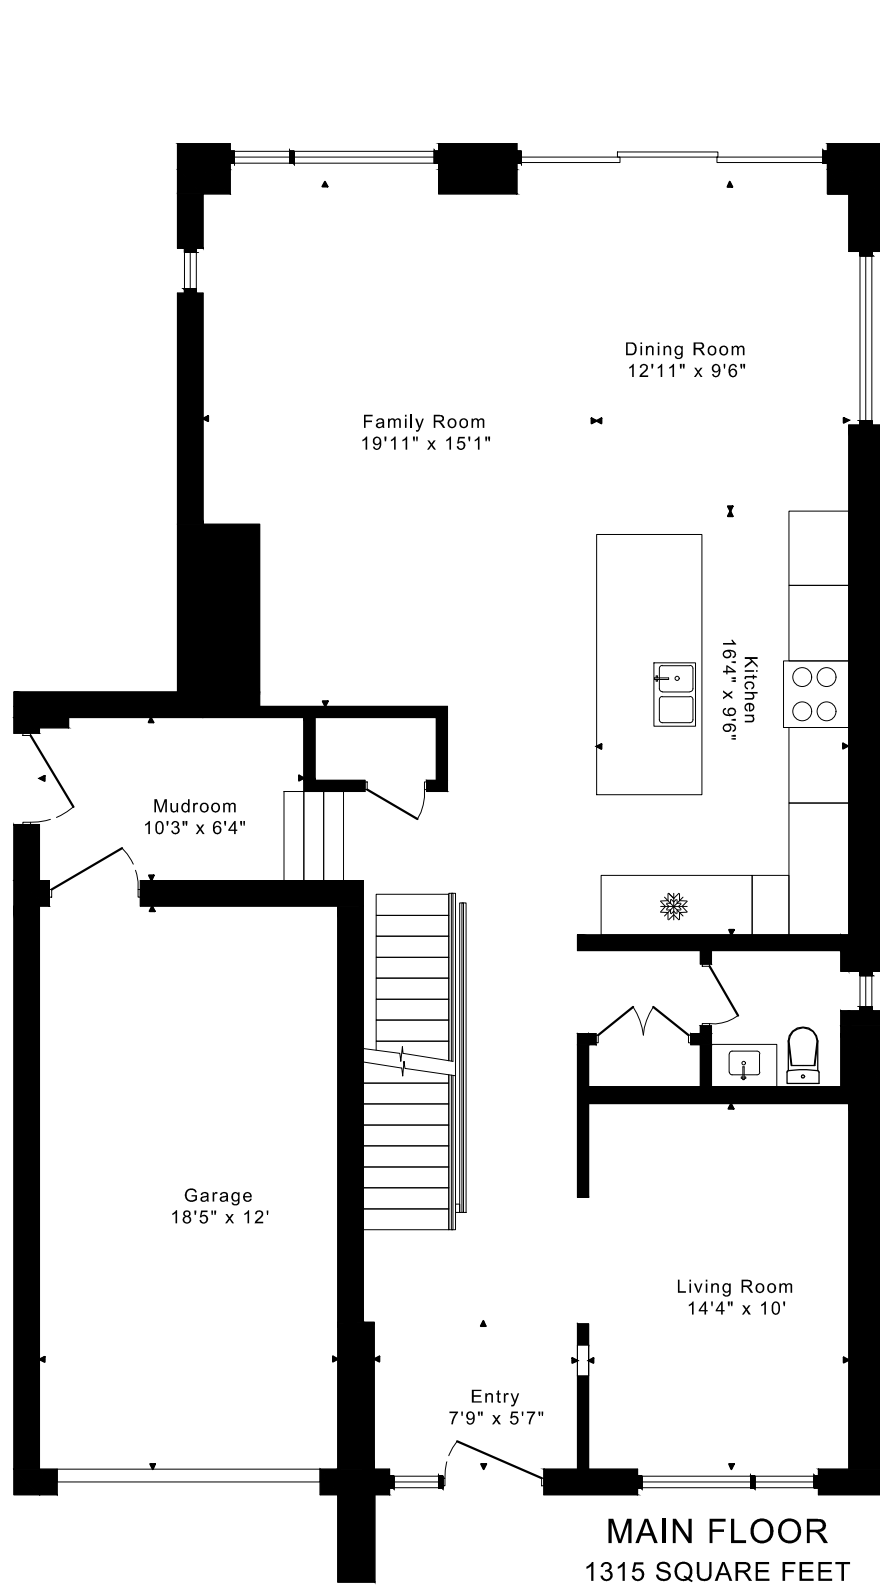

6 NORTHAMPTON DRIVE FLOOR PLANS

Nicoletta Palozzi, Todd Colter* Bridgette Leonetti** Irene Kaushansky** Philip Brown***
Samantha Marasco* Cathy Stevens*
Salesperson* Broker** Broker of Record***

KB REAL ESTATE TEAM

Keller Williams Portfolio Realty Brokerage
Independently Owned and Operated

416-259-2444

info@kbrealestateteam.com

CAPTURED ON: 1 APR 2023
DIMENSIONS ARE APPROXIMATE AND SHOULD BE CONSIDERED
ILLUSTRATIVE ONLY.

2835 sq ft + 1270 sq ft
BELOW GRADE