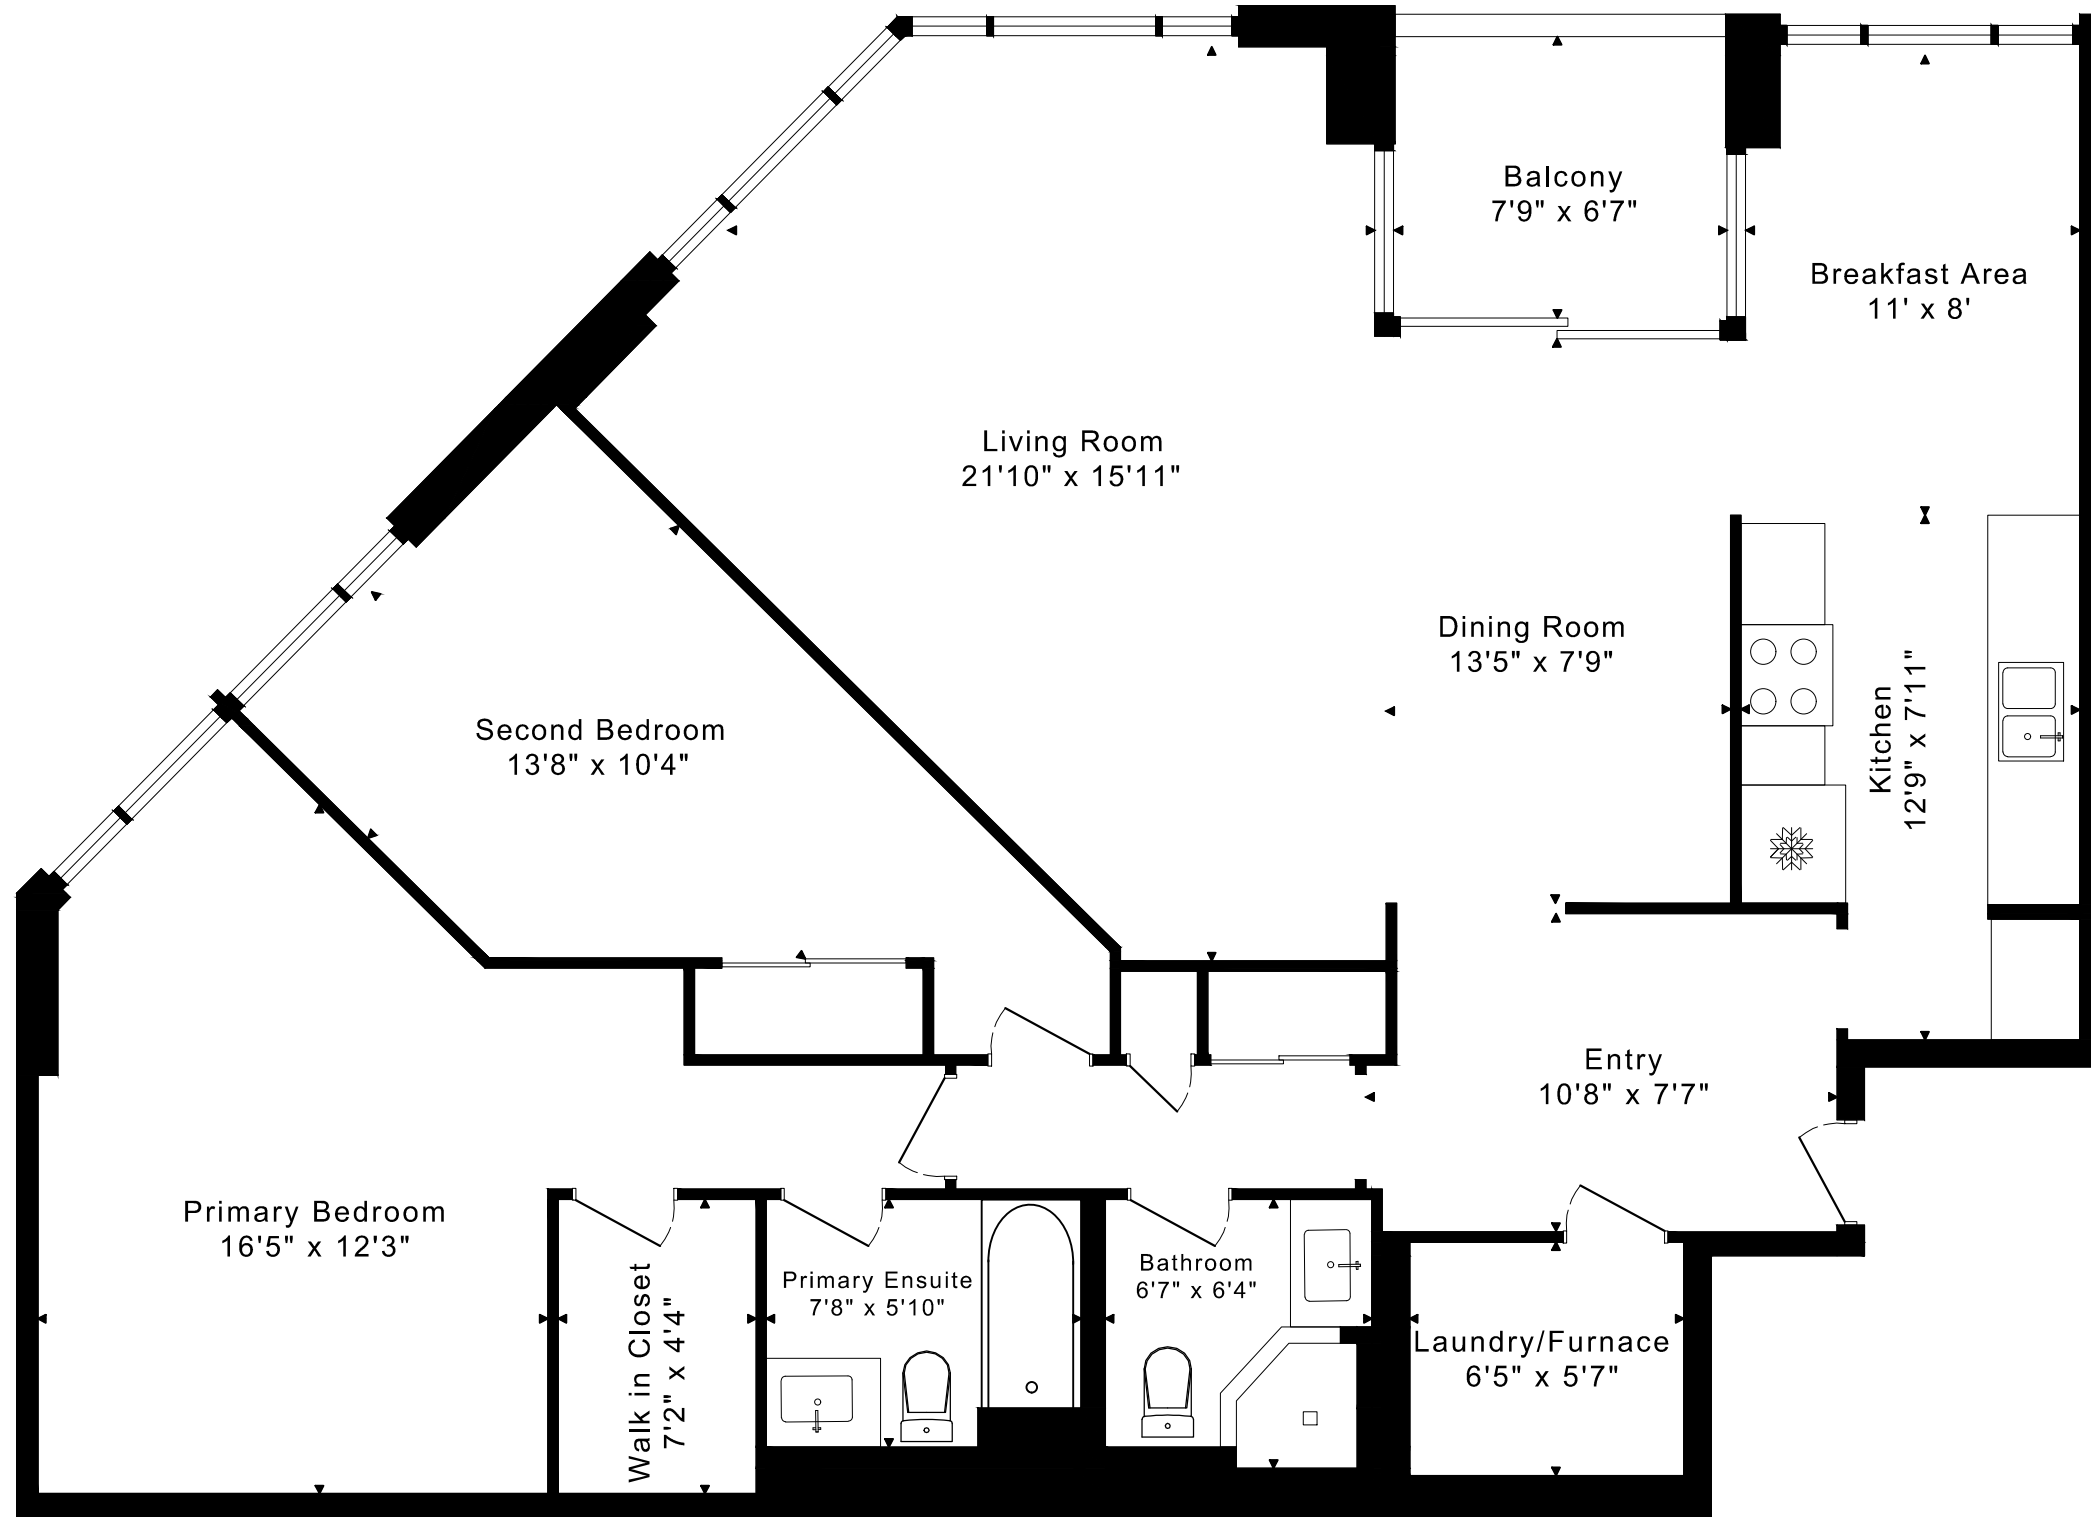

55 WELLESLEY STREET EAST UNIT 605 FLOOR PLAN

Irene Kaushansky
B.S.C., A.S.A., CLHMS
Broker

Susan Higgins
Sales Representative

Cathy Stevens
Sales Representative

Samantha Marasco
Sales Representative

Lydia Campbell
Sales Representative

KELLERWILLIAMS
Luxury

1410 Sq. Ft. + Balcony 55 Sq. Ft.