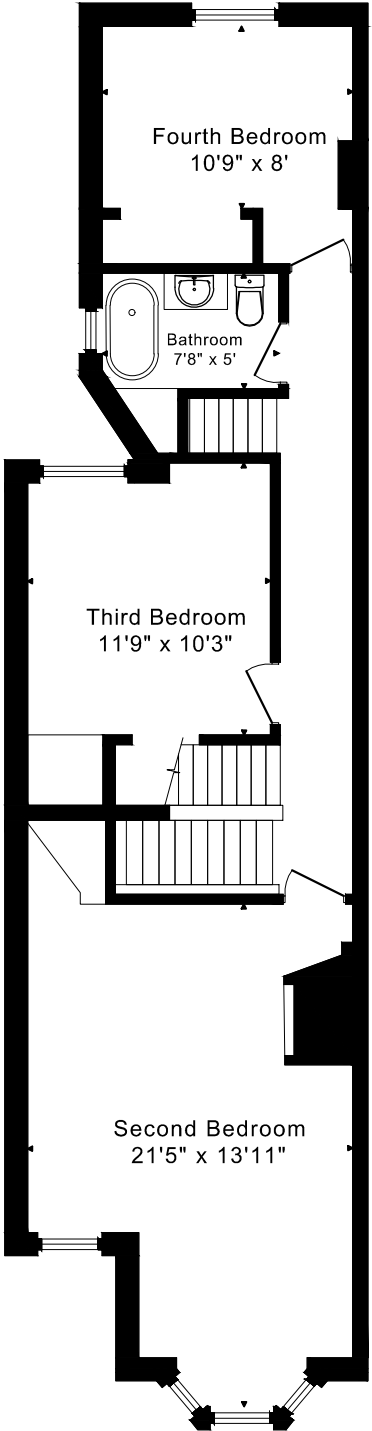

46 SPRUCE STREET FLOOR PLANS

Nicoletta Palozzi, Todd Colter* Bridgette Leonetti** Irene Kaushansky** Philip Brown***
Samantha Marasco* Cathy Stevens*
Salesperson* Broker** Broker of Record***

KB REAL ESTATE TEAM

Keller Williams Portfolio Realty Brokerage
Independently Owned and Operated

416-259-2444

info@kbrealestateteam.com

2180 sq ft + 580 sq ft
BELOW GRADE

CAPTURED ON: 30 MAR 2023
DIMENSIONS ARE APPROXIMATE AND SHOULD BE CONSIDERED
ILLUSTRATIVE ONLY.