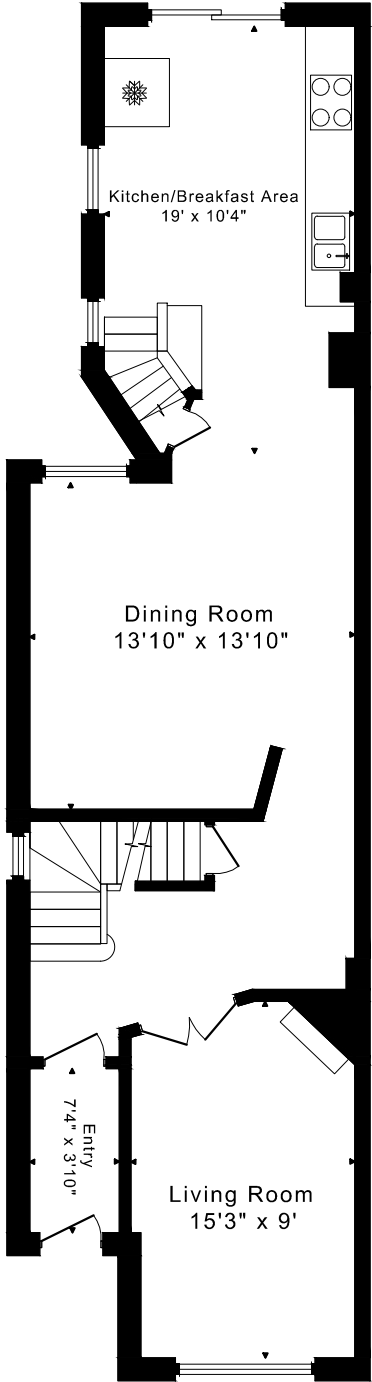

46 SPRUCE STREET FLOOR PLANS

Nicoletta Palozzi, Todd Colter* Bridgette Leonetti** Irene Kaushansky** Philip Brown***
Samantha Marasco* Cathy Stevens*
Salesperson* Broker** Broker of Record***

KB REAL ESTATE TEAM

Keller Williams Portfolio Realty Brokerage
Independently Owned and Operated

416-259-2444

info@kbrealestateteam.com

2180 sq ft + 580 sq ft
BELOW GRADE

CAPTURED ON: 30 MAR 2023
DIMENSIONS ARE APPROXIMATE AND SHOULD BE CONSIDERED
ILLUSTRATIVE ONLY.