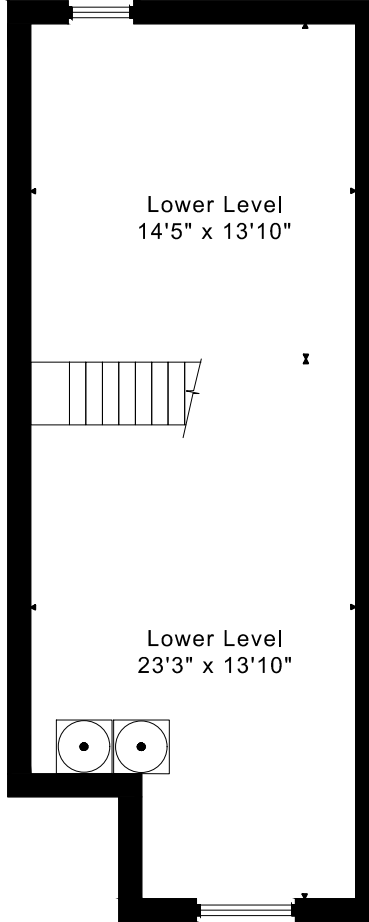

46 SPRUCE STREET FLOOR PLANS

Nicoletta Palozzi, Todd Colter* Bridgette Leonetti** Irene Kaushansky** Philip Brown***
Samantha Marasco* Cathy Stevens*
Salesperson* Broker** Broker of Record***

KB REAL ESTATE TEAM

Keller Williams Portfolio Realty Brokerage
Independently Owned and Operated

416-259-2444

info@kbrealestateteam.com

2180 sq ft + 580 sq ft
BELOW GRADE

CAPTURED ON: 30 MAR 2023
DIMENSIONS ARE APPROXIMATE AND SHOULD BE CONSIDERED
ILLUSTRATIVE ONLY.