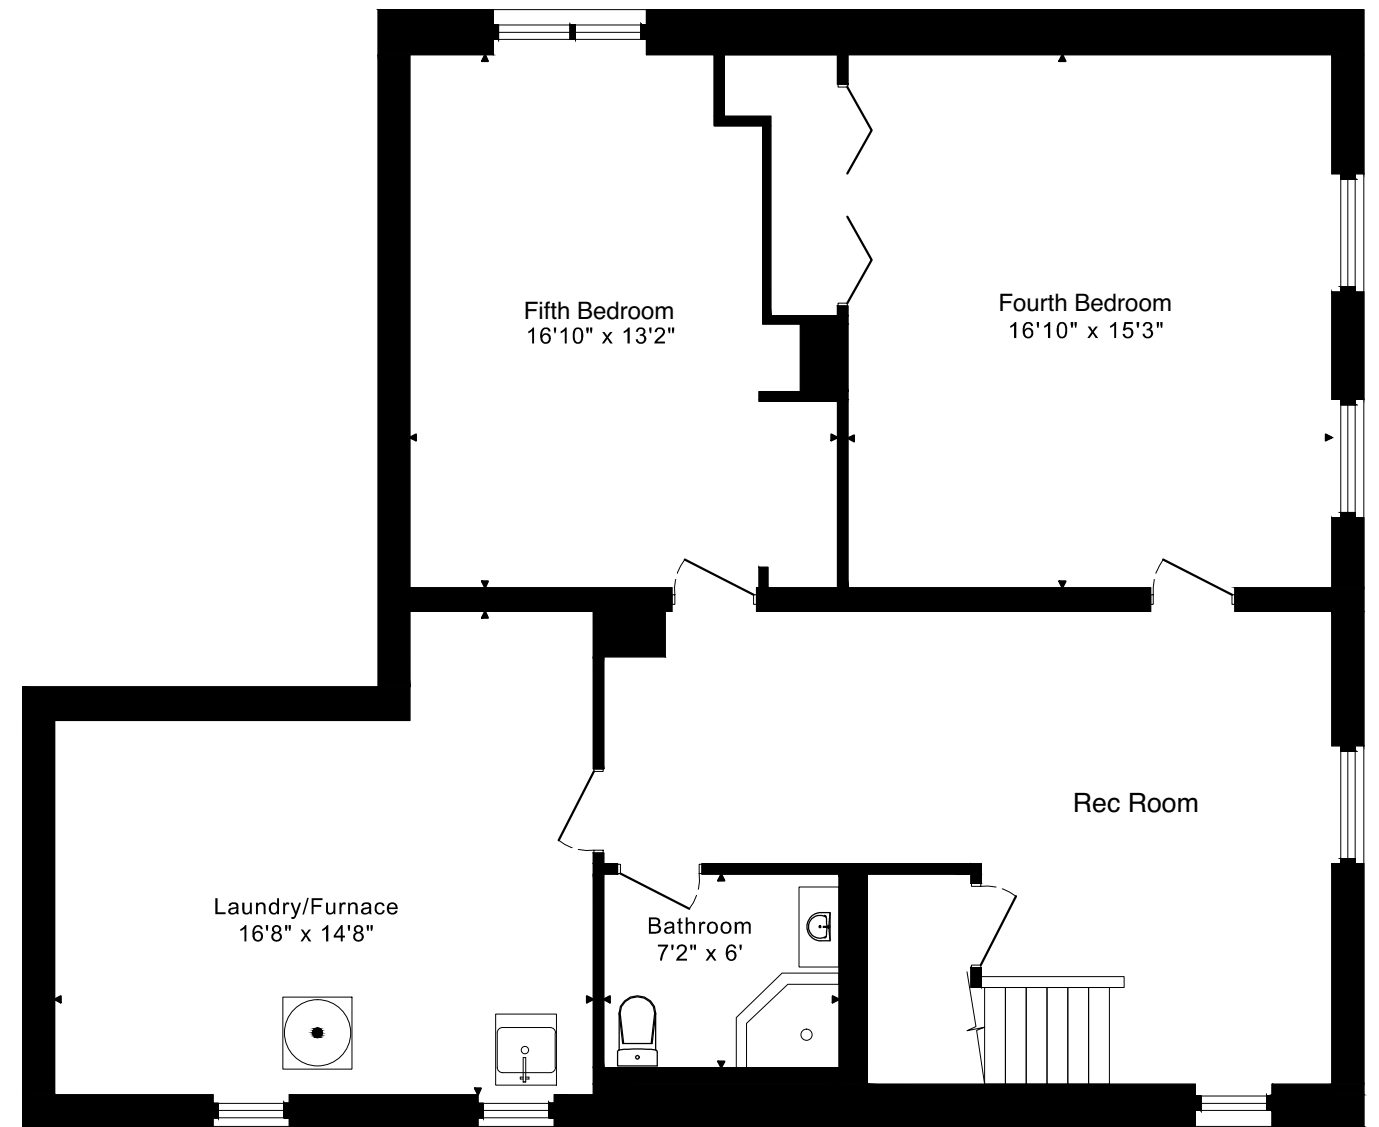

45 PAULART DRIVE FLOOR PLANS

MAIN FLOOR
1195 SQUARE FEET

LOWER FLOOR
1195 SQUARE FEET