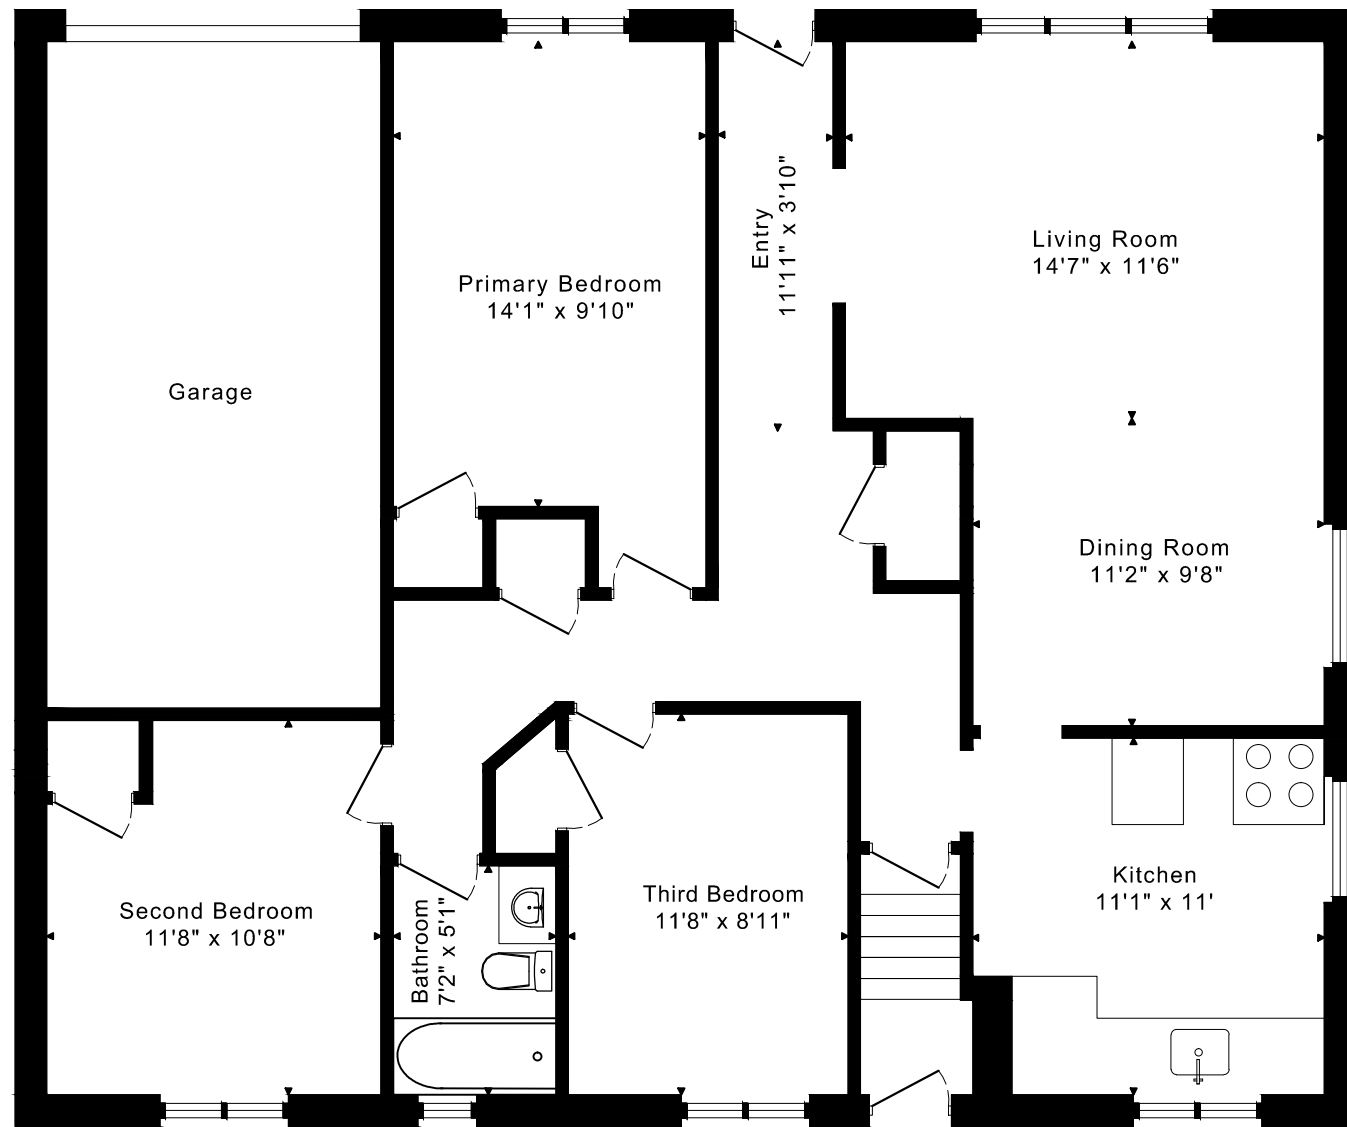

45 PAULART DRIVE FLOOR PLANS

MAIN FLOOR
1195 SQUARE FEET

LOWER FLOOR
1195 SQUARE FEET