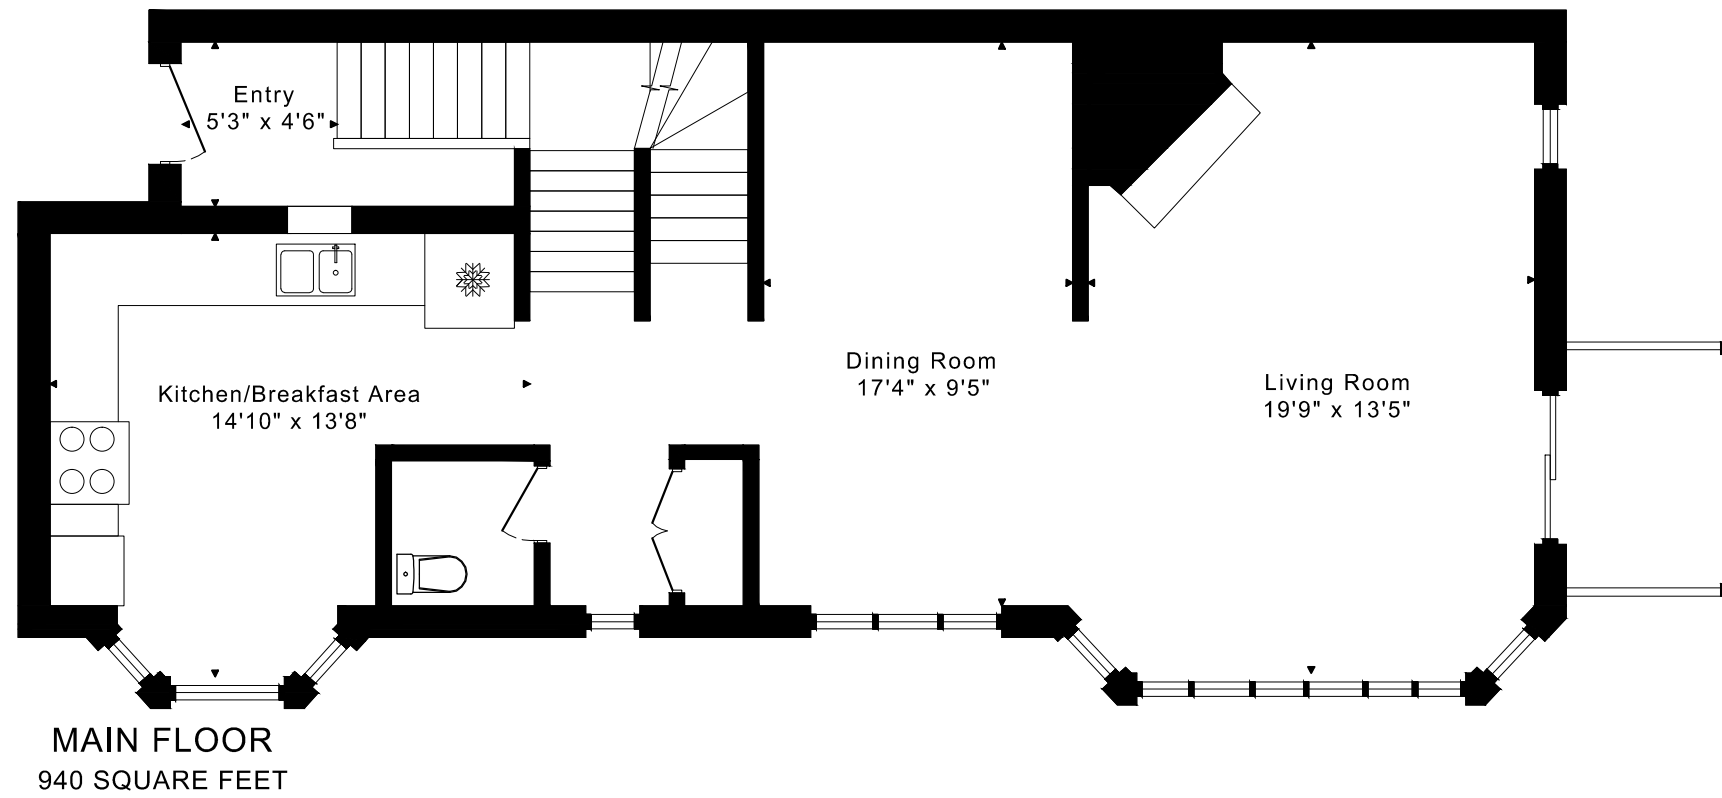

37A CRAWFORD STREET FLOOR PLANS

1900 sq ft