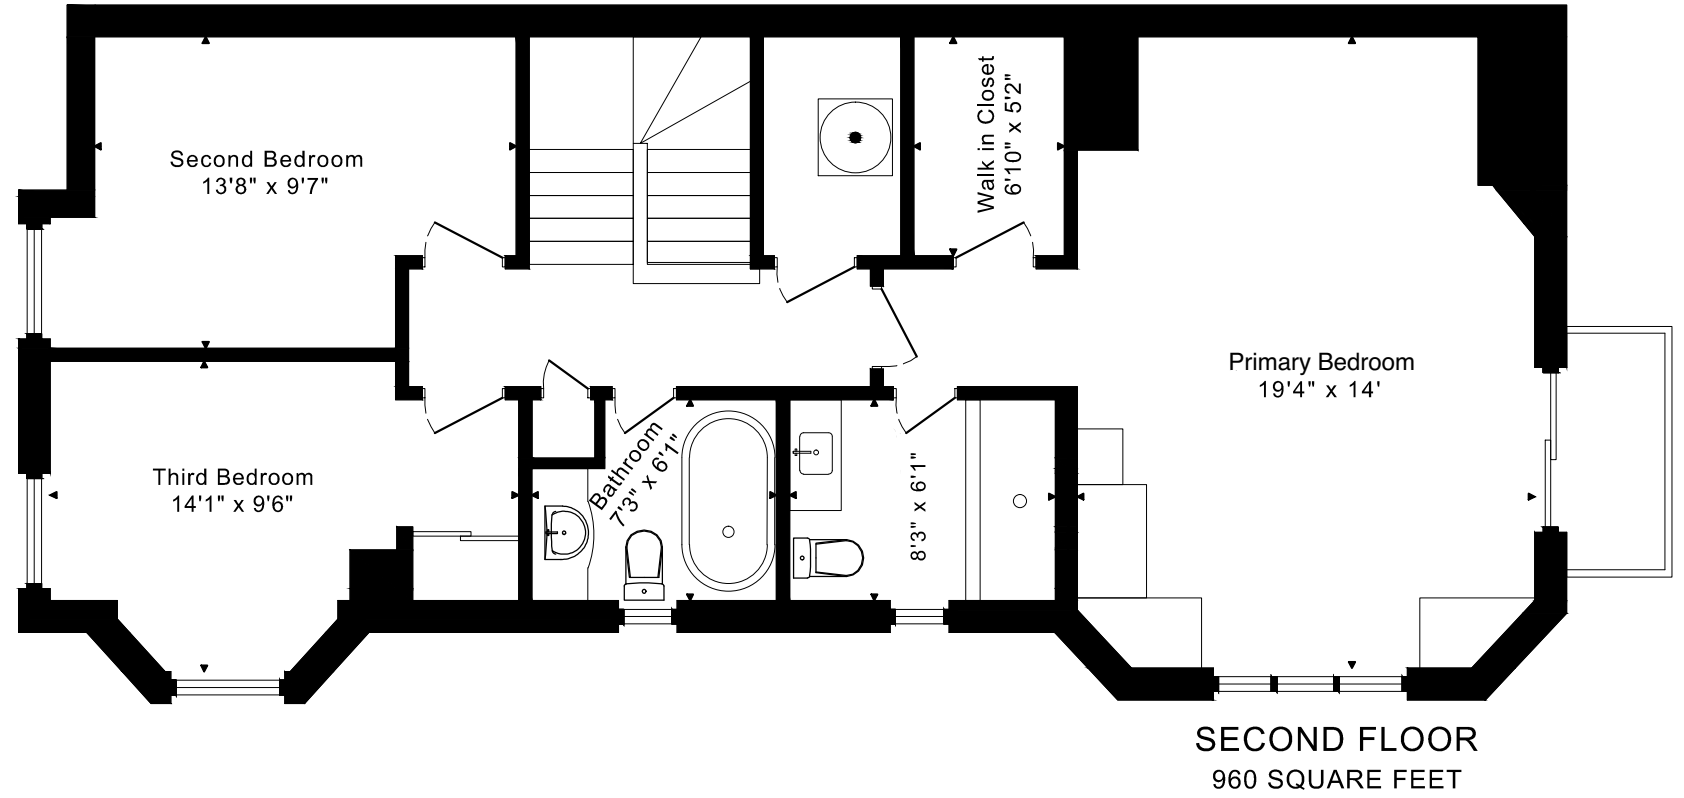

37A CRAWFORD STREET FLOOR PLANS

1900 sq ft