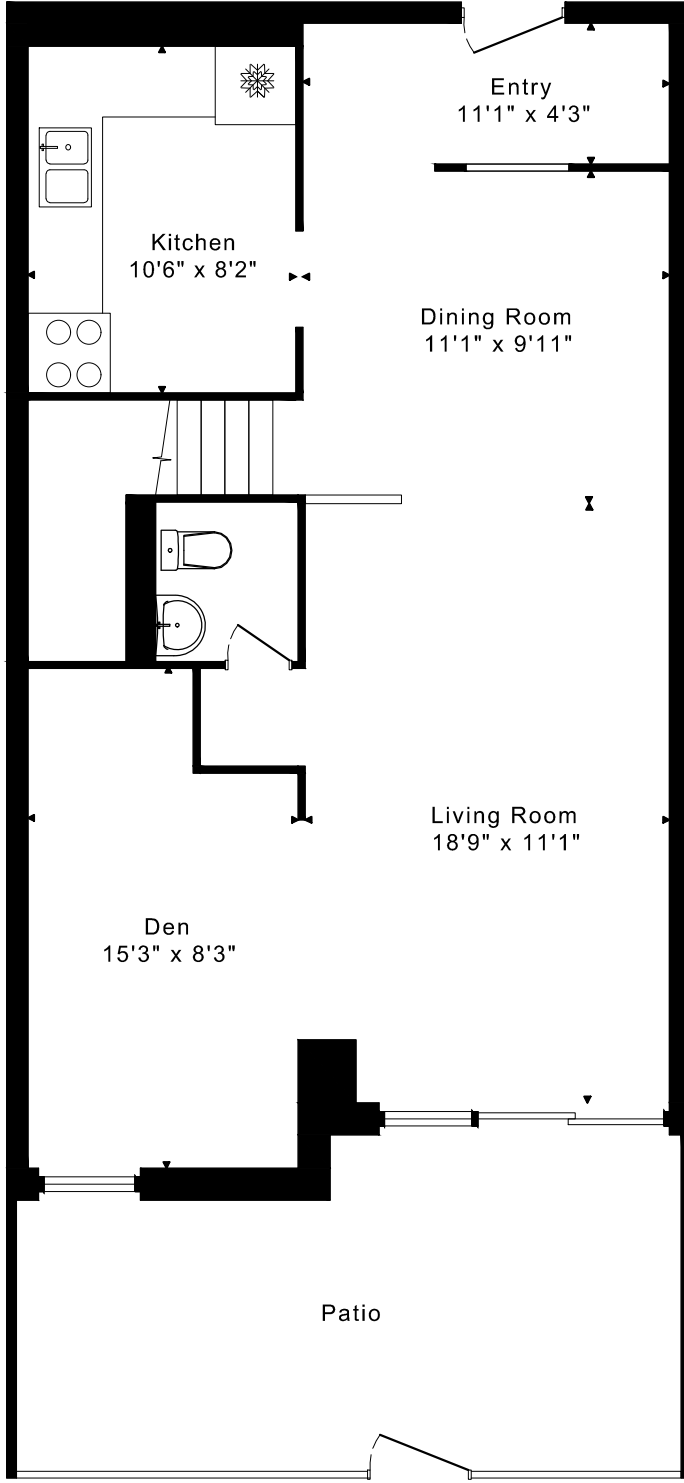

364 THE EAST MALL UNIT 141 FLOOR PLANS

MAIN FLOOR
720 SQUARE FEET