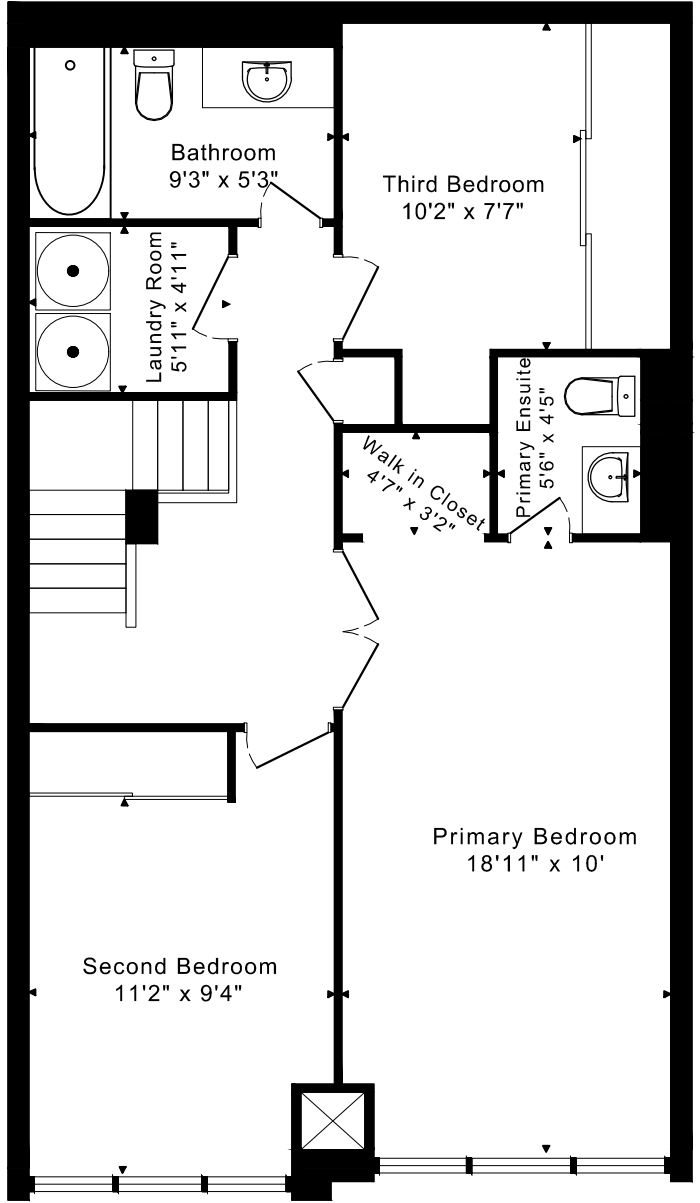

SECOND FLOOR
735 SQUARE FEET