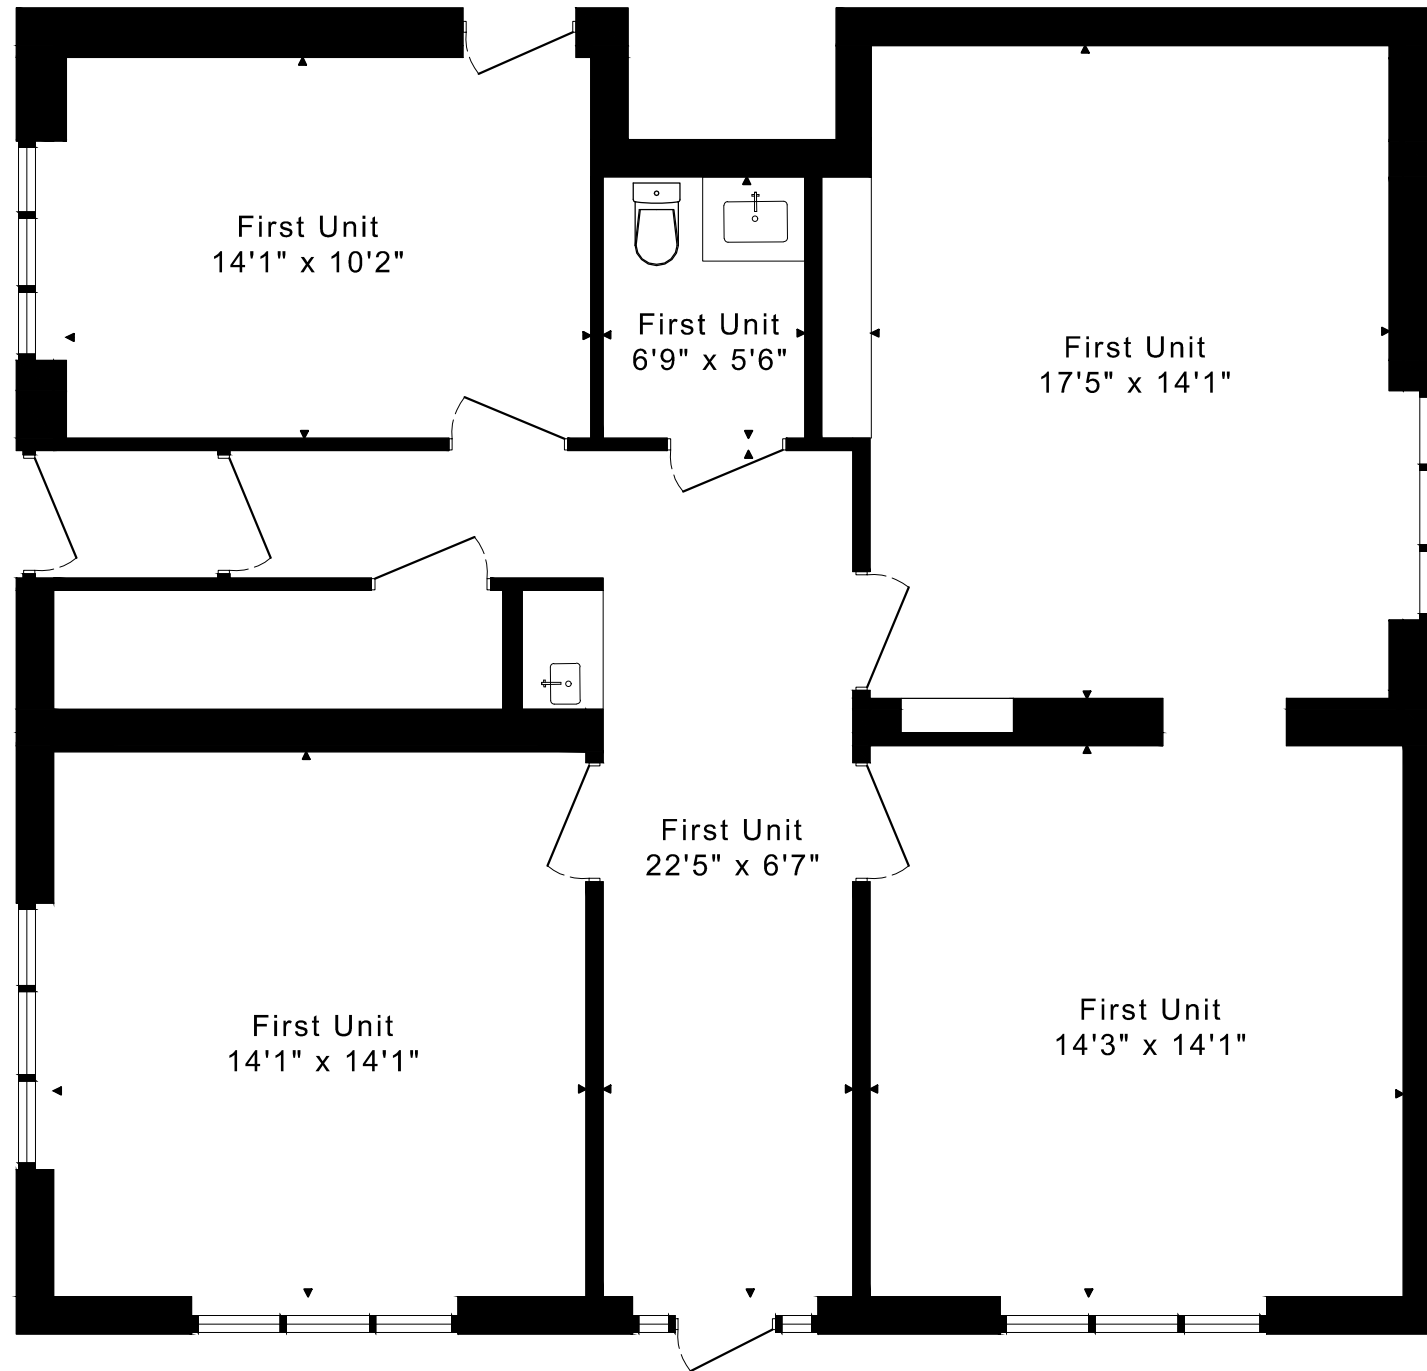

35 MINFORD AVENUE FLOOR PLAN

Nicoletta Palozzi, Todd Colter* Bridgette Leonetti** Irene Kaushansky** Philip Brown***
Samantha Marasco* Cathy Stevens*
Salesperson* Broker** Broker of Record***

KB REAL ESTATE TEAM

CAPTURED ON: 29 APR 2023
DIMENSIONS ARE APPROXIMATE AND SHOULD BE CONSIDERED
ILLUSTRATIVE ONLY.

1280 Sq. Ft.