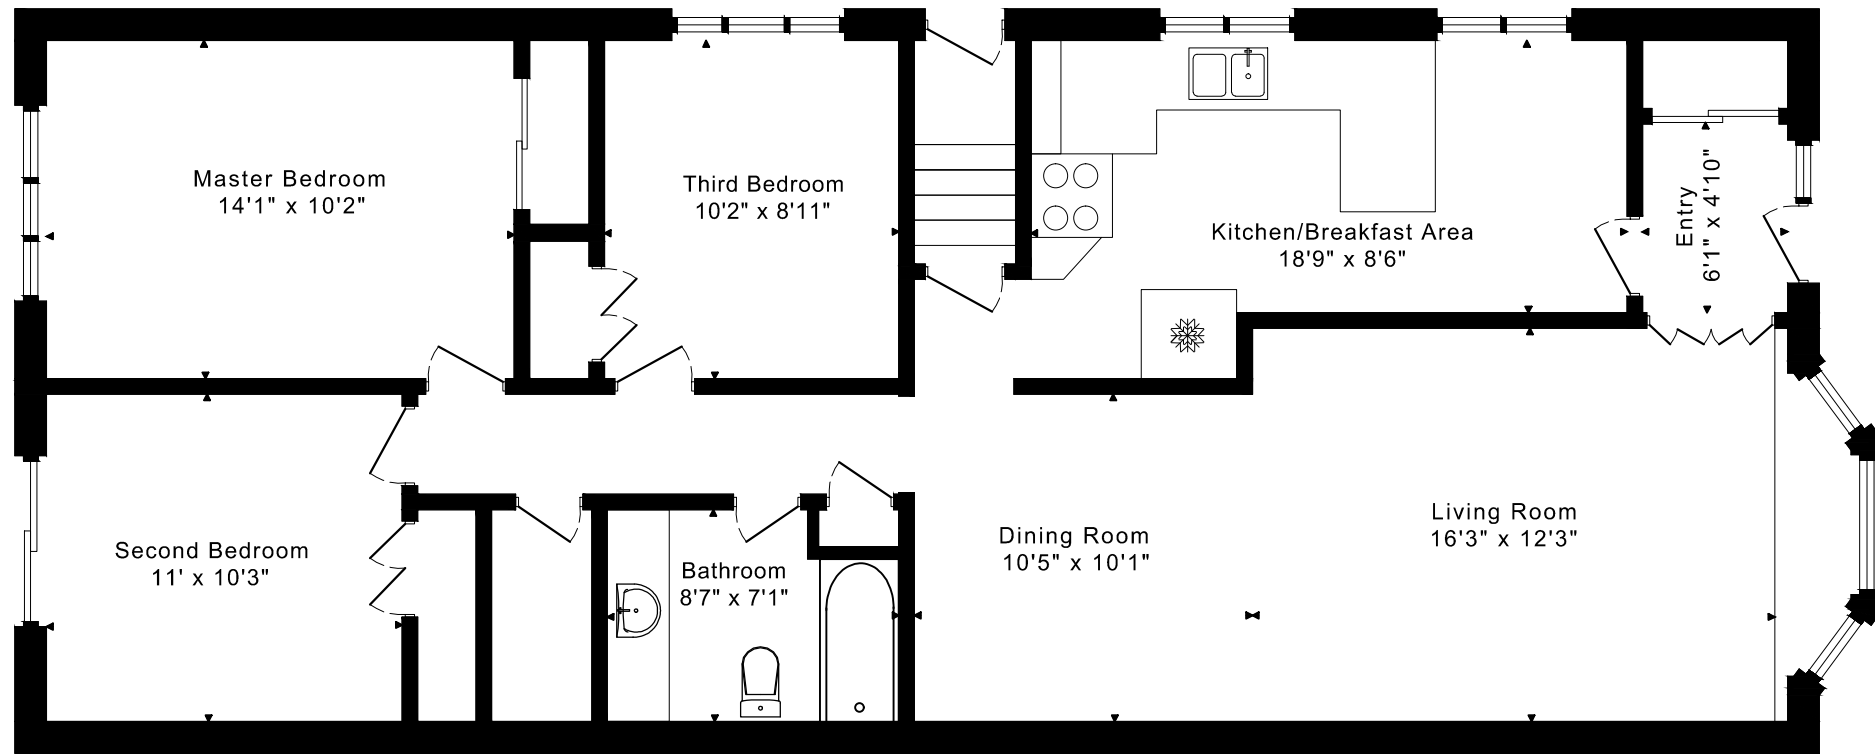

34 GRAYSTONE GARDENS FLOOR PLANS

MAIN FLOOR
1280 SQUARE FEET

LOWER FLOOR
1280 SQUARE FEET

1280 sq ft + 1280 sq ft
BELOW GRADE