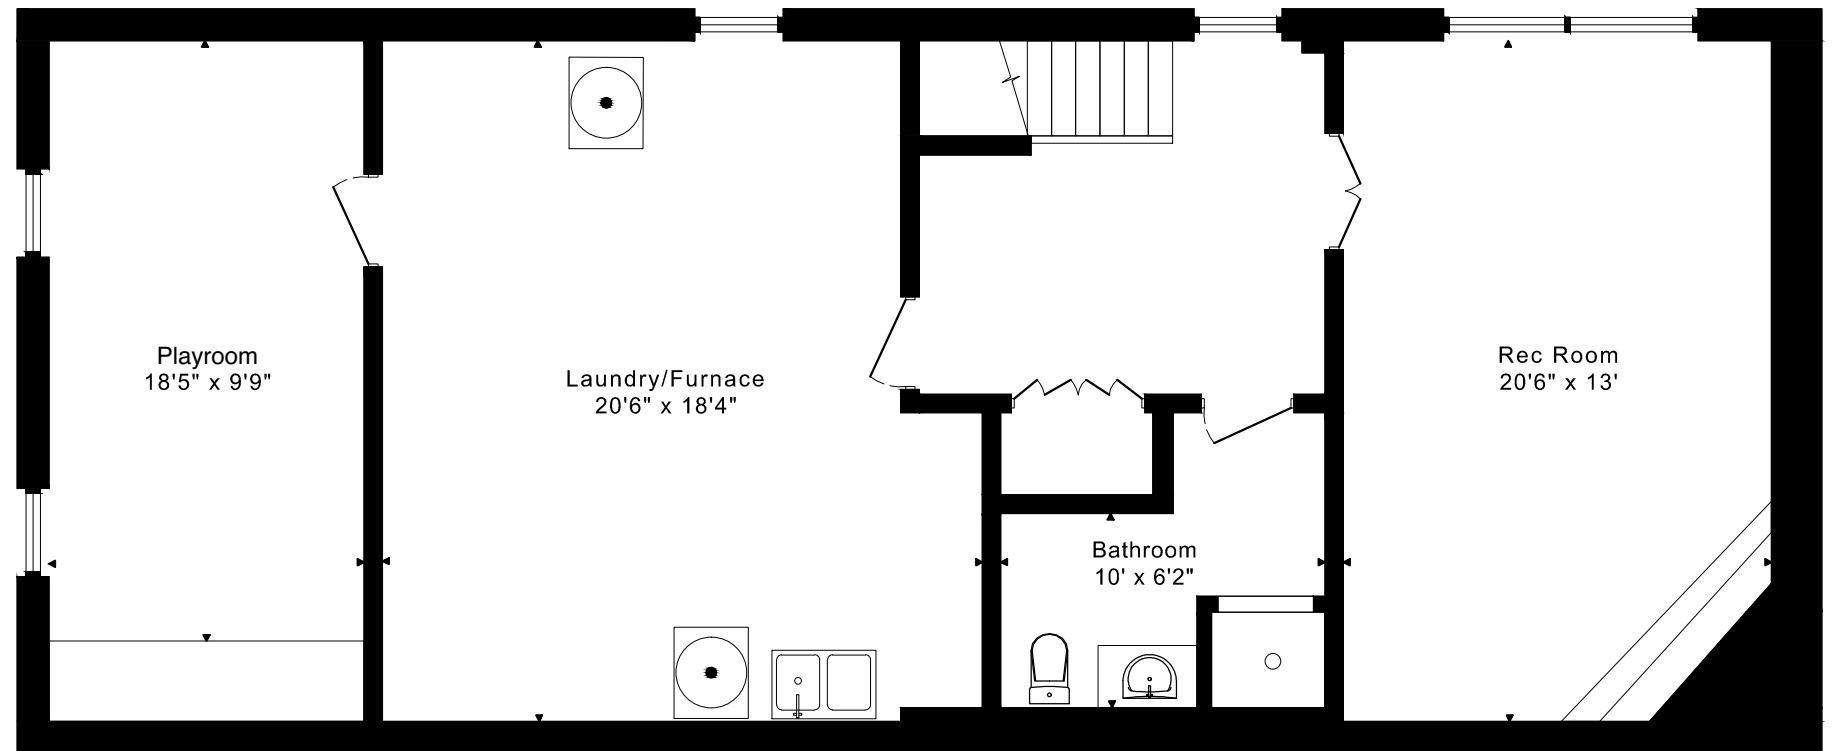

34 GRAYSTONE GARDENS FLOOR PLANS

MAIN FLOOR
1280 SQUARE FEET

LOWER FLOOR
1280 SQUARE FEET

1280 sq ft + 1280 sq ft
BELOW GRADE