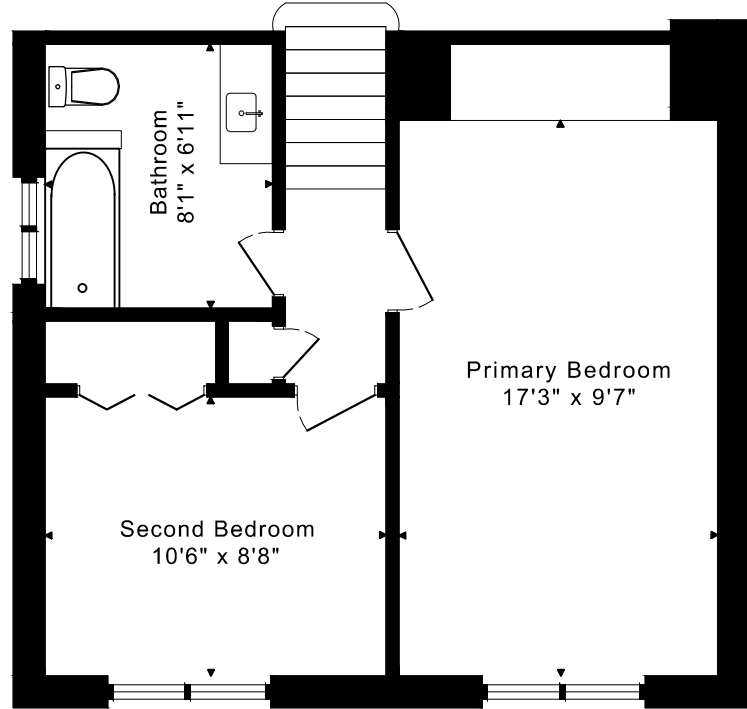

# 3310 MEDIA COURT FLOOR PLANS

**MAIN FLOOR**  
1095 SQUARE FEET

**SECOND FLOOR**  
475 SQUARE FEET

**LOWER FLOOR**  
700 SQUARE FEET

Nicoletta Palozzi, Todd Colter\* Igor Tsemokh\* Irene Kaushansky\*\* Philip Brown\*\*\* Samantha Marasco\* Cathy Stevens\*  
Salesperson\* Broker\*\* Broker of Record\*\*\*

1570 sq ft + 700 sq ft  
**BELOW GRADE**

CAPTURED ON: 1 AUG 2023  
 DIMENSIONS ARE APPROXIMATE AND SHOULD BE CONSIDERED  
 ILLUSTRATIVE ONLY.