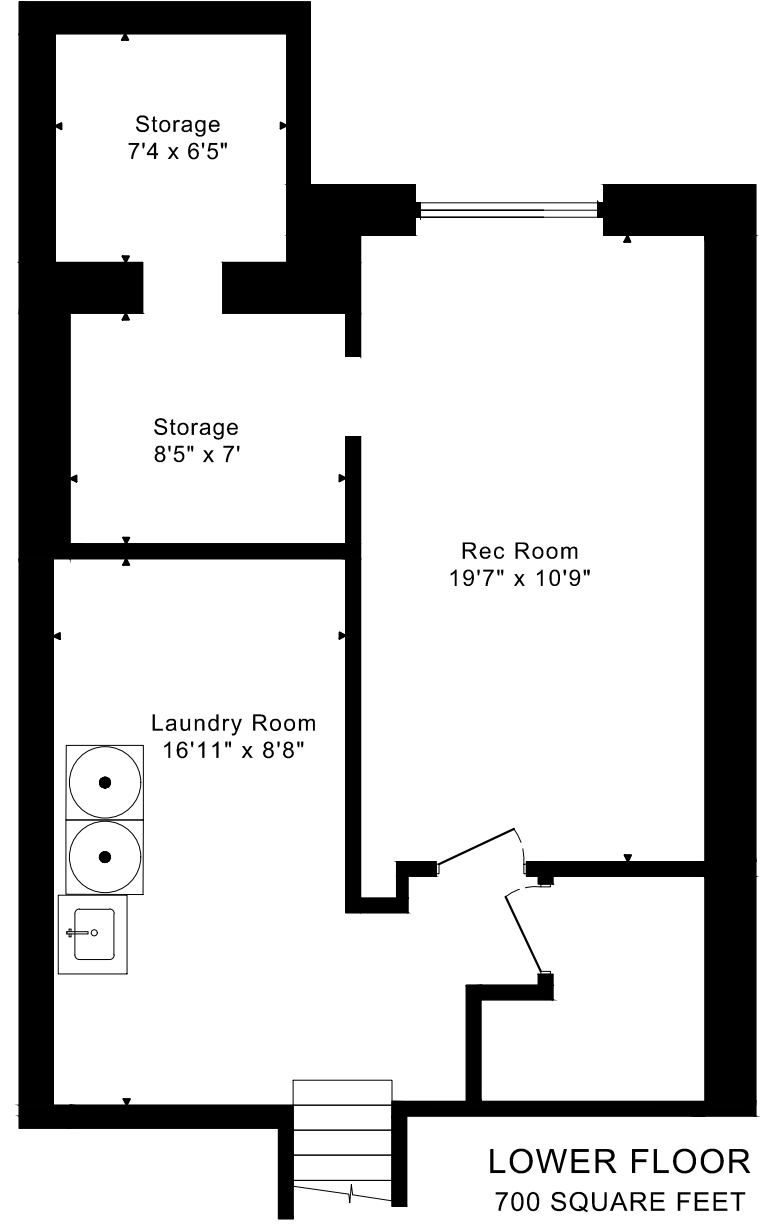

# 3310 MEDIA COURT FLOOR PLANS

**MAIN FLOOR**  
1095 SQUARE FEET

**SECOND FLOOR**  
475 SQUARE FEET

**LOWER FLOOR**  
700 SQUARE FEET

Nicoletta Palozzi, Todd Colter\* Igor Tsemokh\* Irene Kaushansky\*\* Philip Brown\*\*\* Samantha Marasco\* Cathy Stevens\*  
Salesperson\* Broker\*\* Broker of Record\*\*\*

1570 sq ft + 700 sq ft  
**BELOW GRADE**

CAPTURED ON: 1 AUG 2023  
 DIMENSIONS ARE APPROXIMATE AND SHOULD BE CONSIDERED  
 ILLUSTRATIVE ONLY.