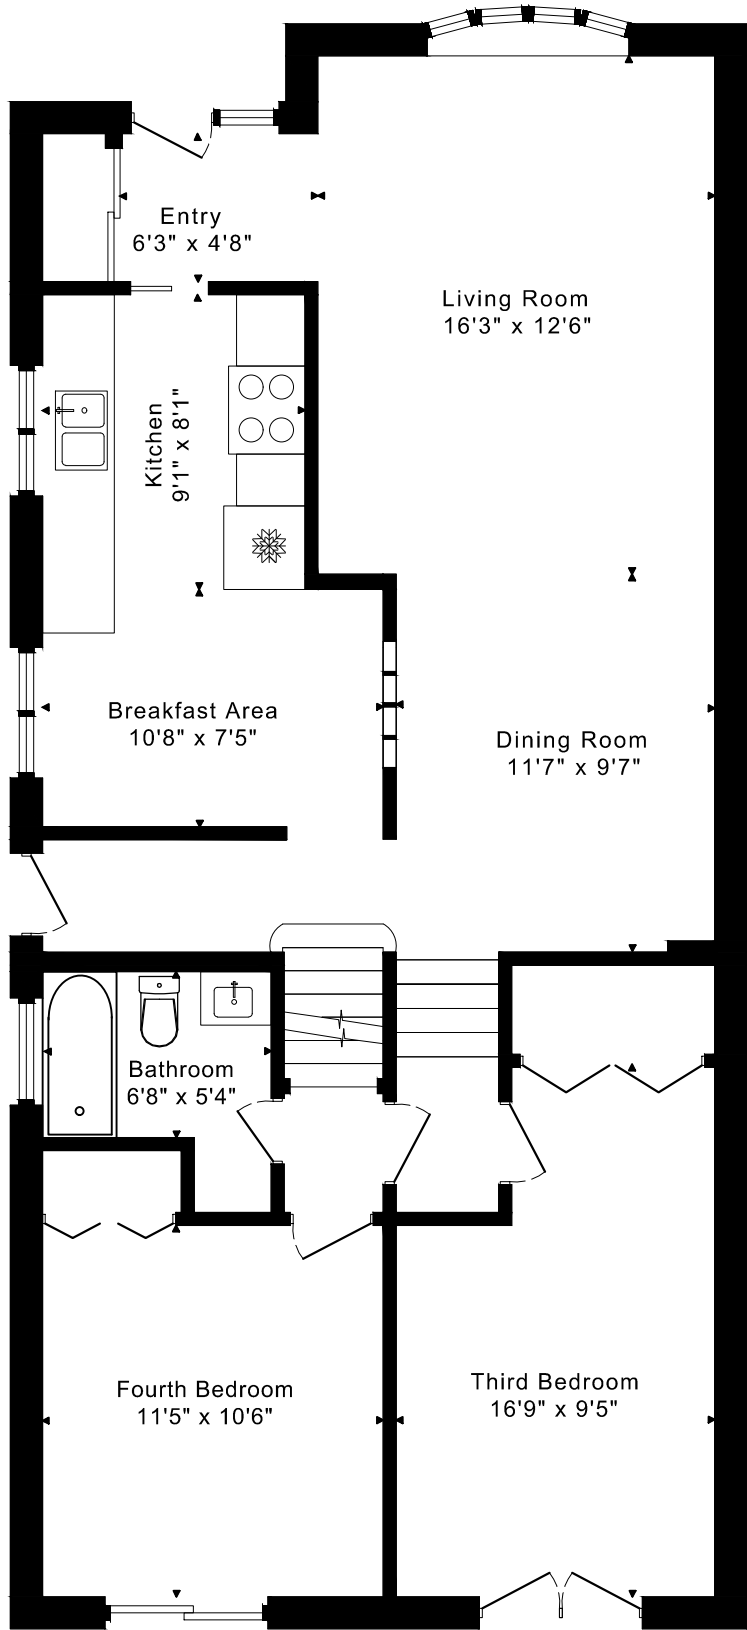

# 3310 MEDIA COURT FLOOR PLANS

**MAIN FLOOR**  
1095 SQUARE FEET

**SECOND FLOOR**  
475 SQUARE FEET

**LOWER FLOOR**  
700 SQUARE FEET

Nicoletta Palozzi, Todd Colter\* Igor Tsemokh\* Irene Kaushansky\*\* Philip Brown\*\*\* Samantha Marasco\* Cathy Stevens\*  
Salesperson\* Broker\*\* Broker of Record\*\*\*

1570 sq ft + 700 sq ft  
**BELOW GRADE**

CAPTURED ON: 1 AUG 2023  
 DIMENSIONS ARE APPROXIMATE AND SHOULD BE CONSIDERED  
 ILLUSTRATIVE ONLY.