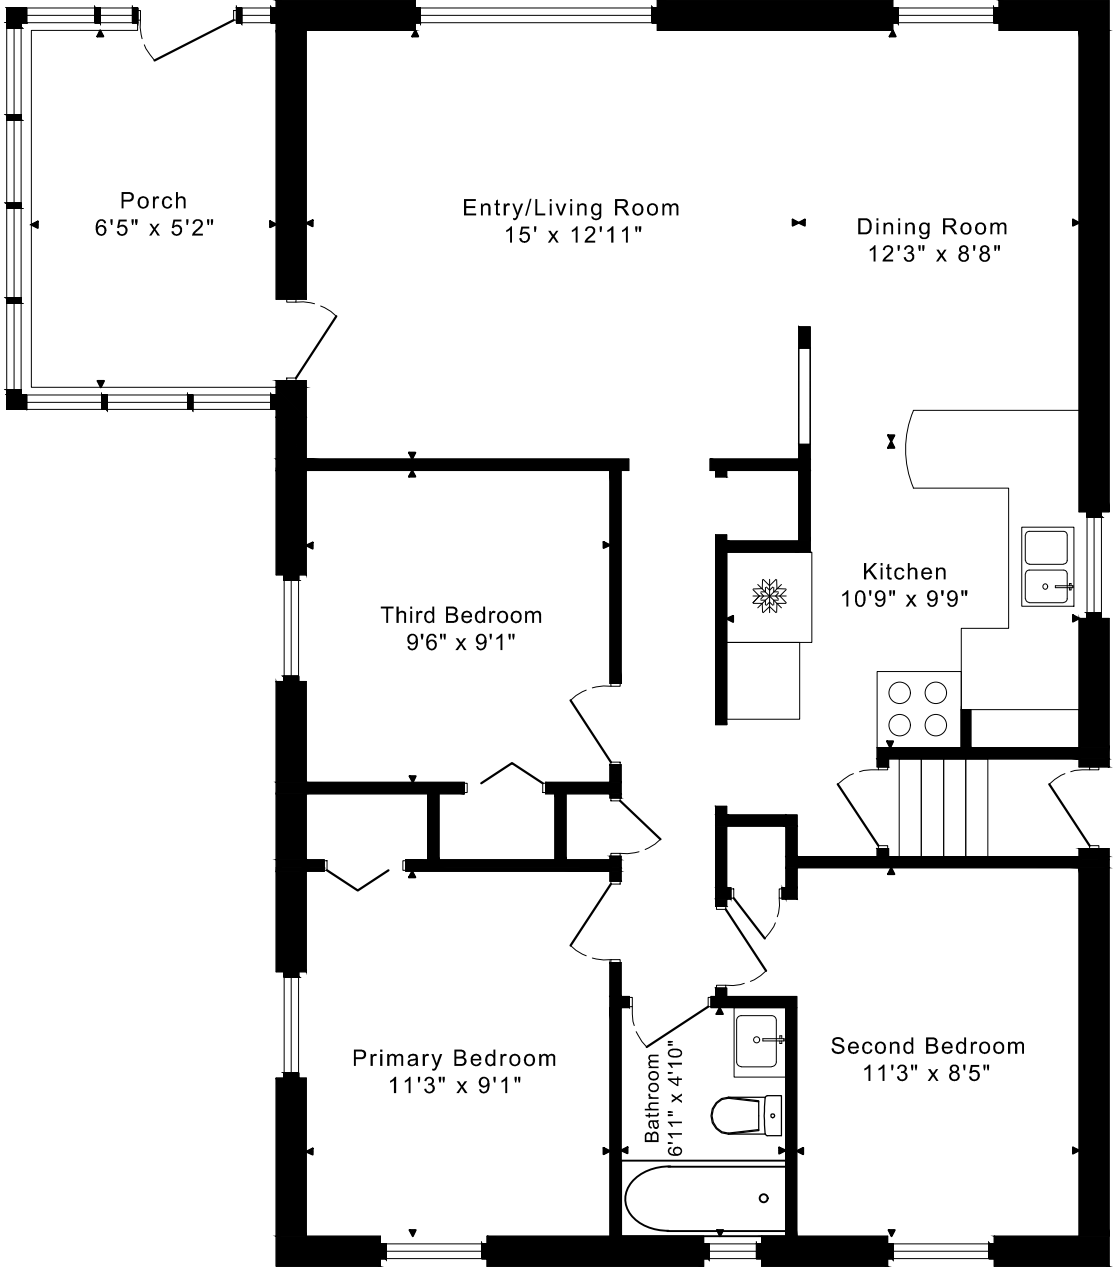

# 25 CRONIN DRIVE FLOOR PLANS

**MAIN FLOOR**  
1100 SQUARE FEET

**LOWER FLOOR**  
990 SQUARE FEET

**Irene Kaushansky**  
B.S.C. A.S.A., CLHMS  
Broker

**Susan Higgins**  
Sales Representative

**Cathy Stevens**  
Sales Representative

**Samantha Marasco**  
Sales Representative

**Lydia Campbell**  
Sales Representative

**Todd Colter**  
Sales Representative

CAPTURED ON: 4 MAY 2024  
DIMENSIONS ARE APPROXIMATE AND SHOULD BE CONSIDERED  
ILLUSTRATIVE ONLY.