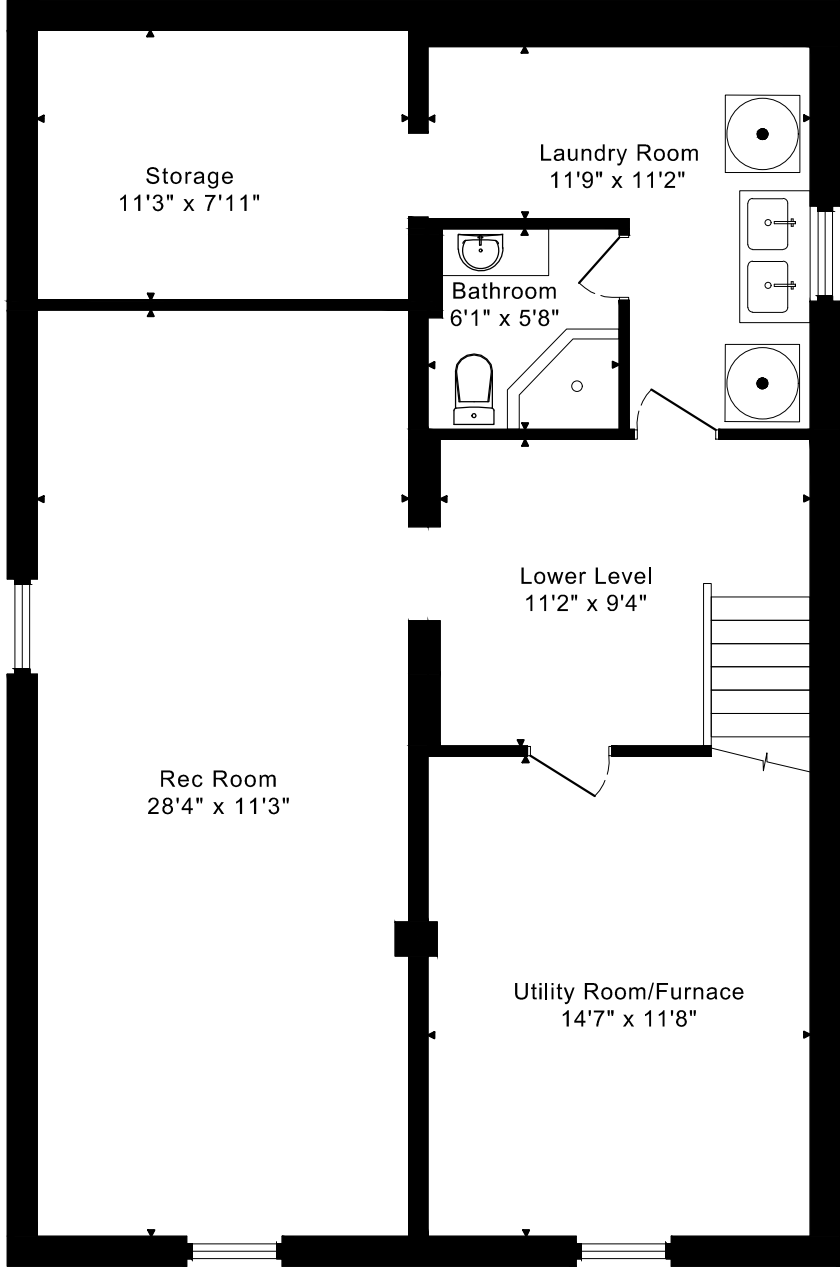

# 25 CRONIN DRIVE FLOOR PLANS

**MAIN FLOOR**  
1100 SQUARE FEET

**LOWER FLOOR**  
990 SQUARE FEET

**Irene Kaushansky**  
B.S.C. A.S.A., CLHMS  
Broker

**Susan Higgins**  
Sales Representative

**Cathy Stevens**  
Sales Representative

**Samantha Marasco**  
Sales Representative

**Lydia Campbell**  
Sales Representative

**Todd Colter**  
Sales Representative

CAPTURED ON: 4 MAY 2024  
DIMENSIONS ARE APPROXIMATE AND SHOULD BE CONSIDERED  
ILLUSTRATIVE ONLY.