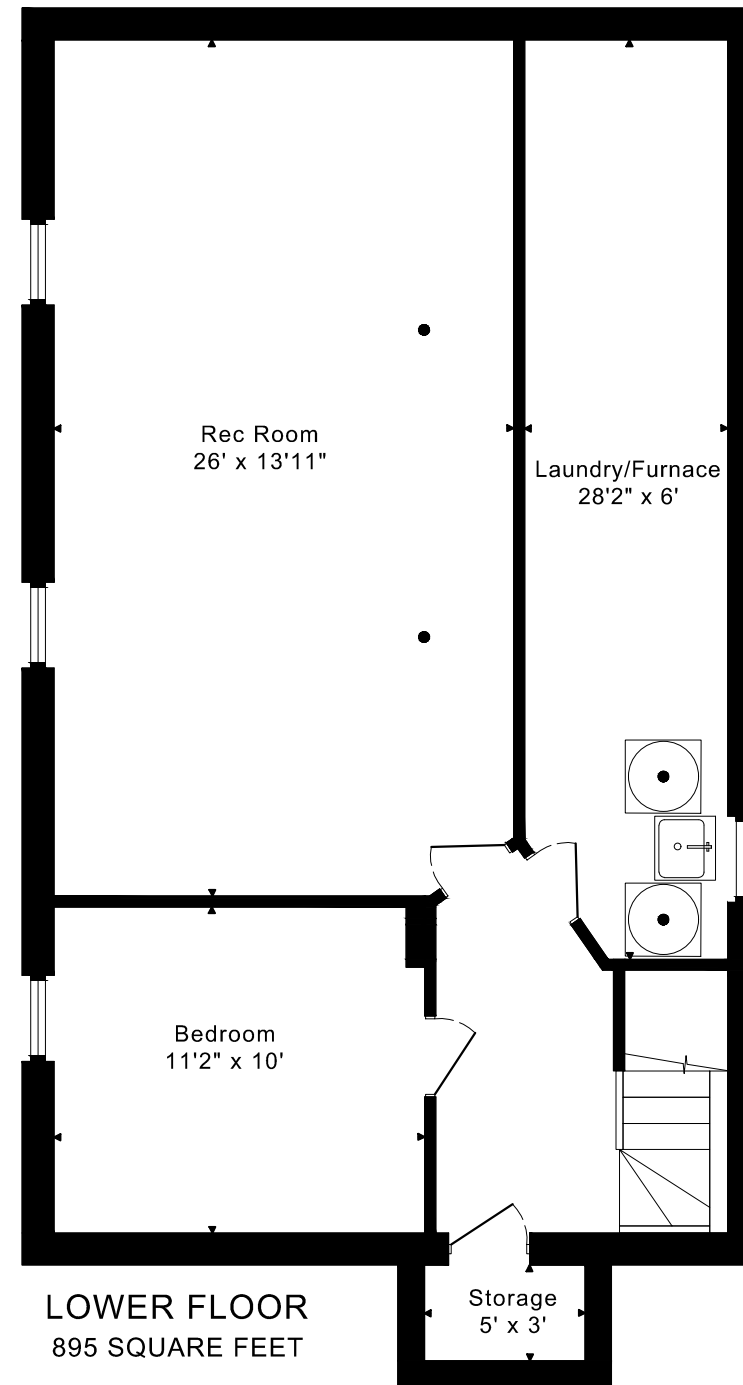

# 17 THIRTY THIRD STREET FLOOR PLANS

**MAIN FLOOR**  
875 SQUARE FEET

**LOWER FLOOR**  
895 SQUARE FEET

**Nicoletta Palozzi**  
Client Care Manager

**Lydia Campbell**  
Realtor

**Irene Kaushansky**  
B.S.C.A.S.A., CLHMS  
Broker