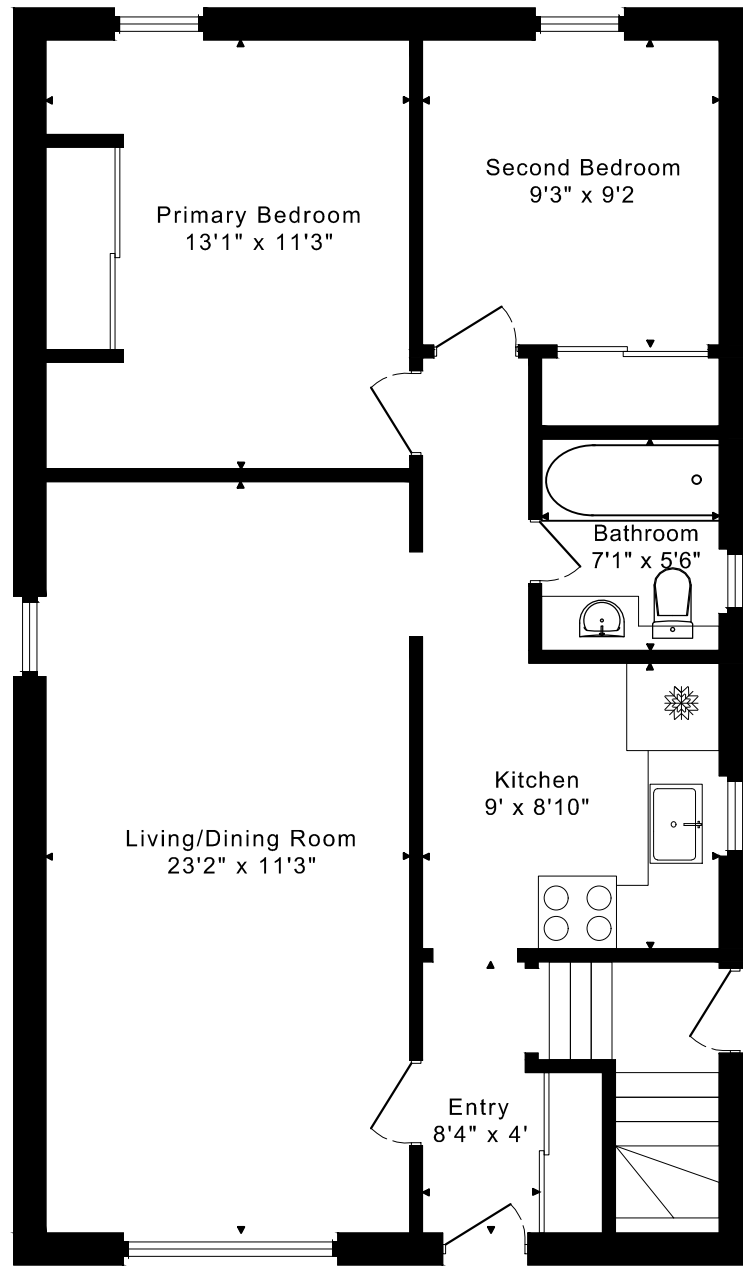

# 17 THIRTY THIRD STREET FLOOR PLANS

**MAIN FLOOR**  
875 SQUARE FEET

**LOWER FLOOR**  
895 SQUARE FEET

**Nicoletta Palozzi**  
Client Care Manager

**Lydia Campbell**  
Realtor

**Irene Kaushansky**  
B.S.C.A.S.A., CLHMS  
Broker

**Philip Brown**  
Broker of Record

**Cathy Stevens**  
Realtor

**Samantha Marasco**  
Realtor

**Todd Colter**  
Realtor

CAPTURED ON: 29 MAR 2023  
DIMENSIONS ARE APPROXIMATE AND SHOULD BE CONSIDERED  
ILLUSTRATIVE ONLY.