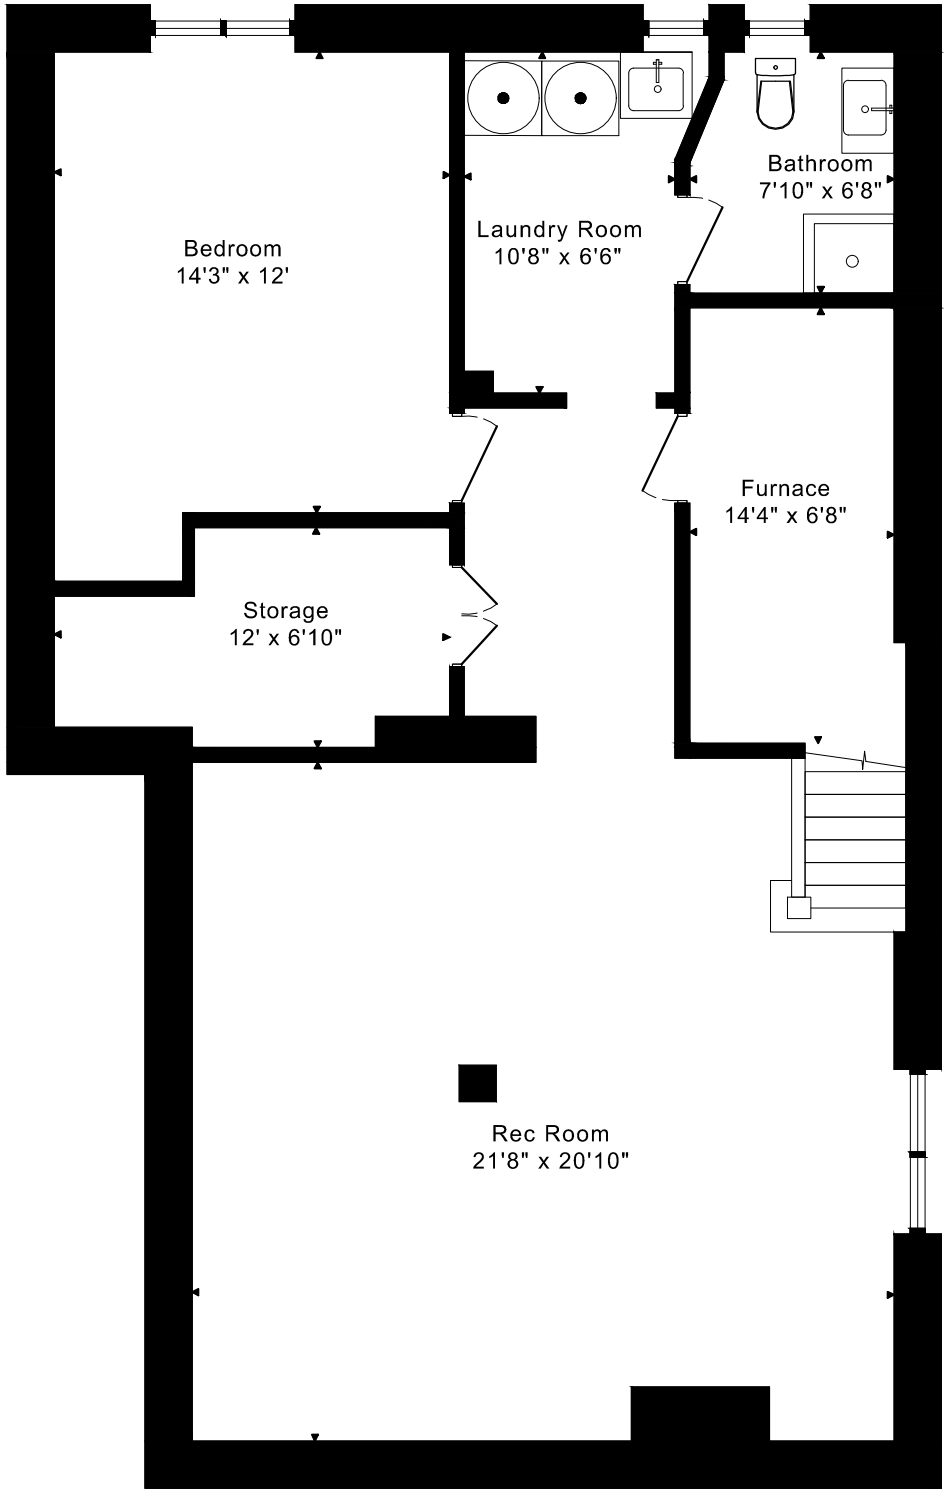

LOWER FLOOR
1215 SQUARE FEET

1215 sq ft + 1215 sq ft
BELOW GRADE

Nicoletta Palozzi, Todd Colter* Bridgette Leonetti** Irene Kaushansky** Philip Brown***
Samantha Marasco* Cathy Stevens*

KB REAL ESTATE TEAM

416-259-2444

info@kbrealestateteam.com