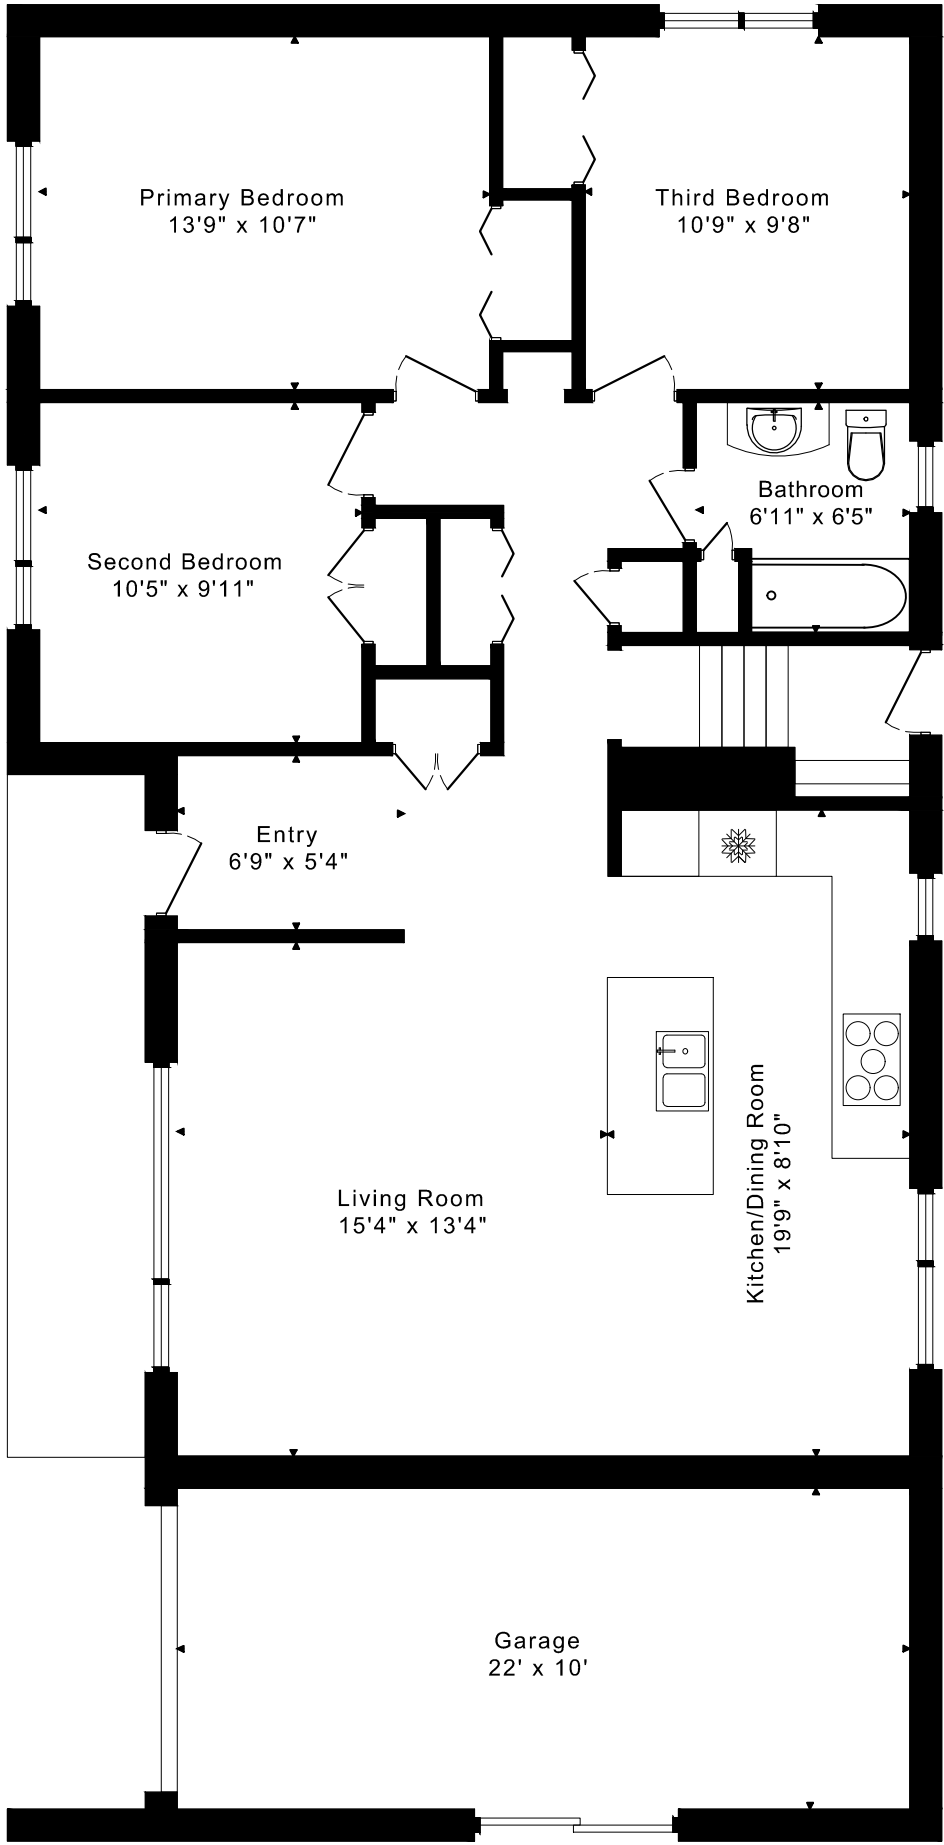

16 BLOORLEA CRESCENT FLOOR PLANS

MAIN FLOOR
1215 SQUARE FEET

CAPTURED ON: 8 MAY 2023
DIMENSIONS ARE APPROXIMATE AND SHOULD BE CONSIDERED
ILLUSTRATIVE ONLY.