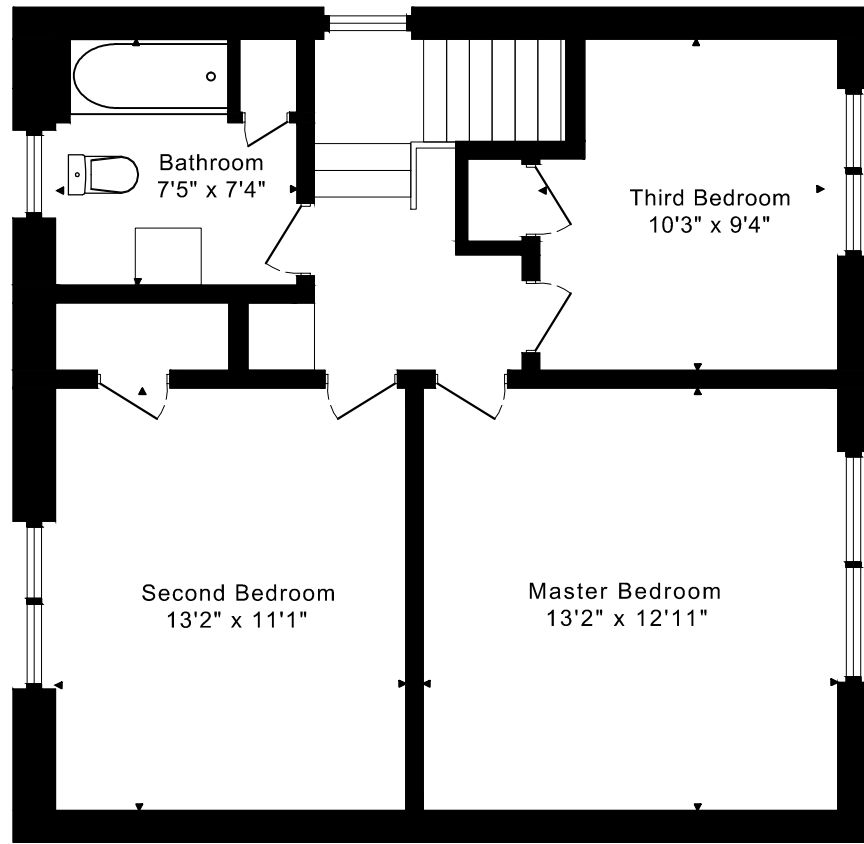

# 14 RYKERT CRESCENT FLOOR PLANS

SECOND FLOOR  
680 SQUARE FEET

MAIN FLOOR  
710 SQUARE FEET

LOWER FLOOR  
750 SQUARE FEET

1390 sq ft + 750 sq ft  
BELOW GRADE