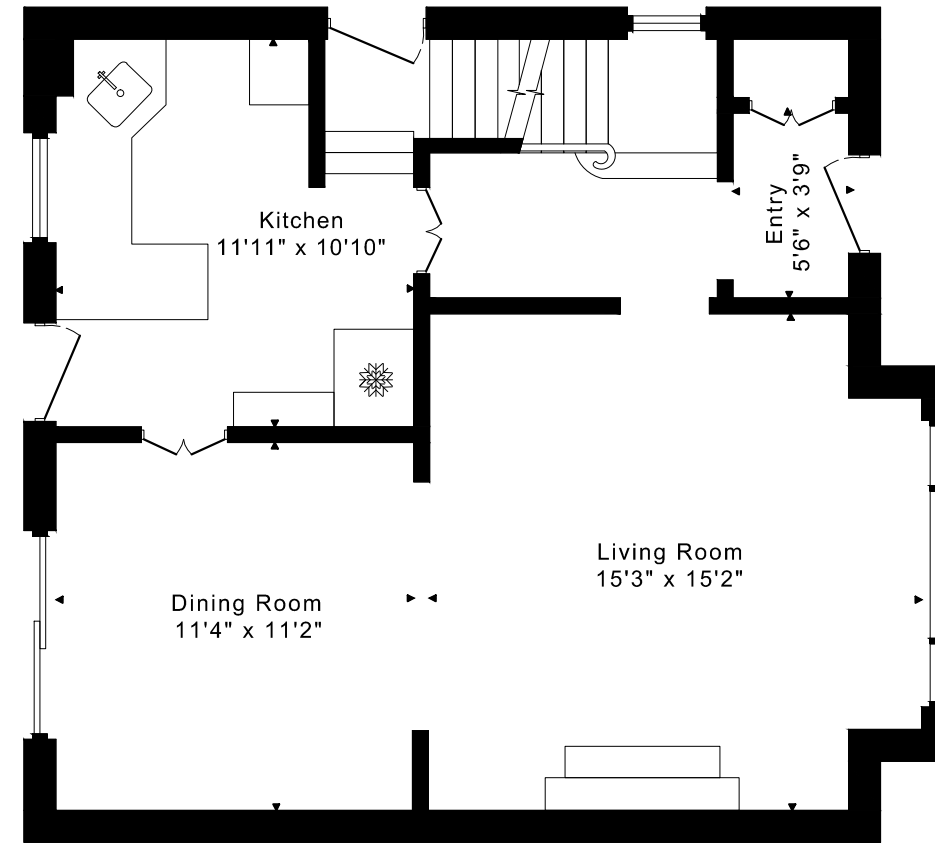

# 14 RYKERT CRESCENT FLOOR PLANS

SECOND FLOOR  
680 SQUARE FEET

MAIN FLOOR  
710 SQUARE FEET

LOWER FLOOR  
750 SQUARE FEET

1390 sq ft + 750 sq ft  
BELOW GRADE