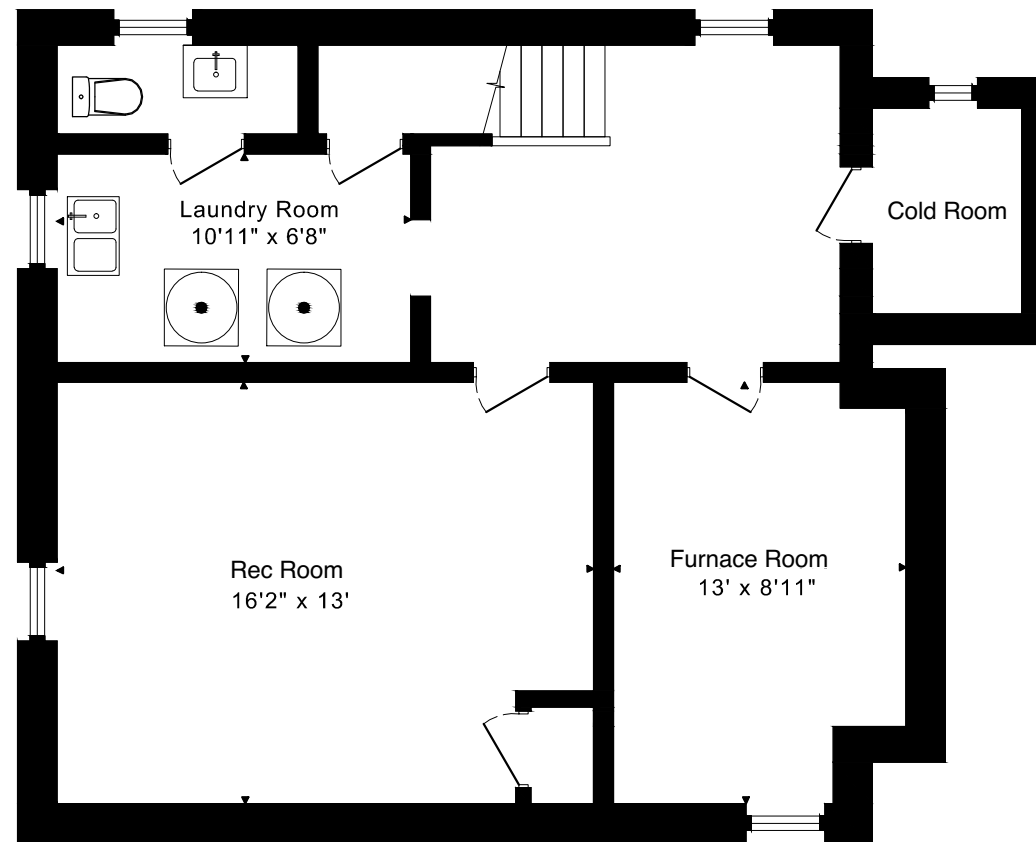

# 14 RYKERT CRESCENT FLOOR PLANS

SECOND FLOOR  
680 SQUARE FEET

MAIN FLOOR  
710 SQUARE FEET

LOWER FLOOR  
750 SQUARE FEET

1390 sq ft + 750 sq ft  
BELOW GRADE