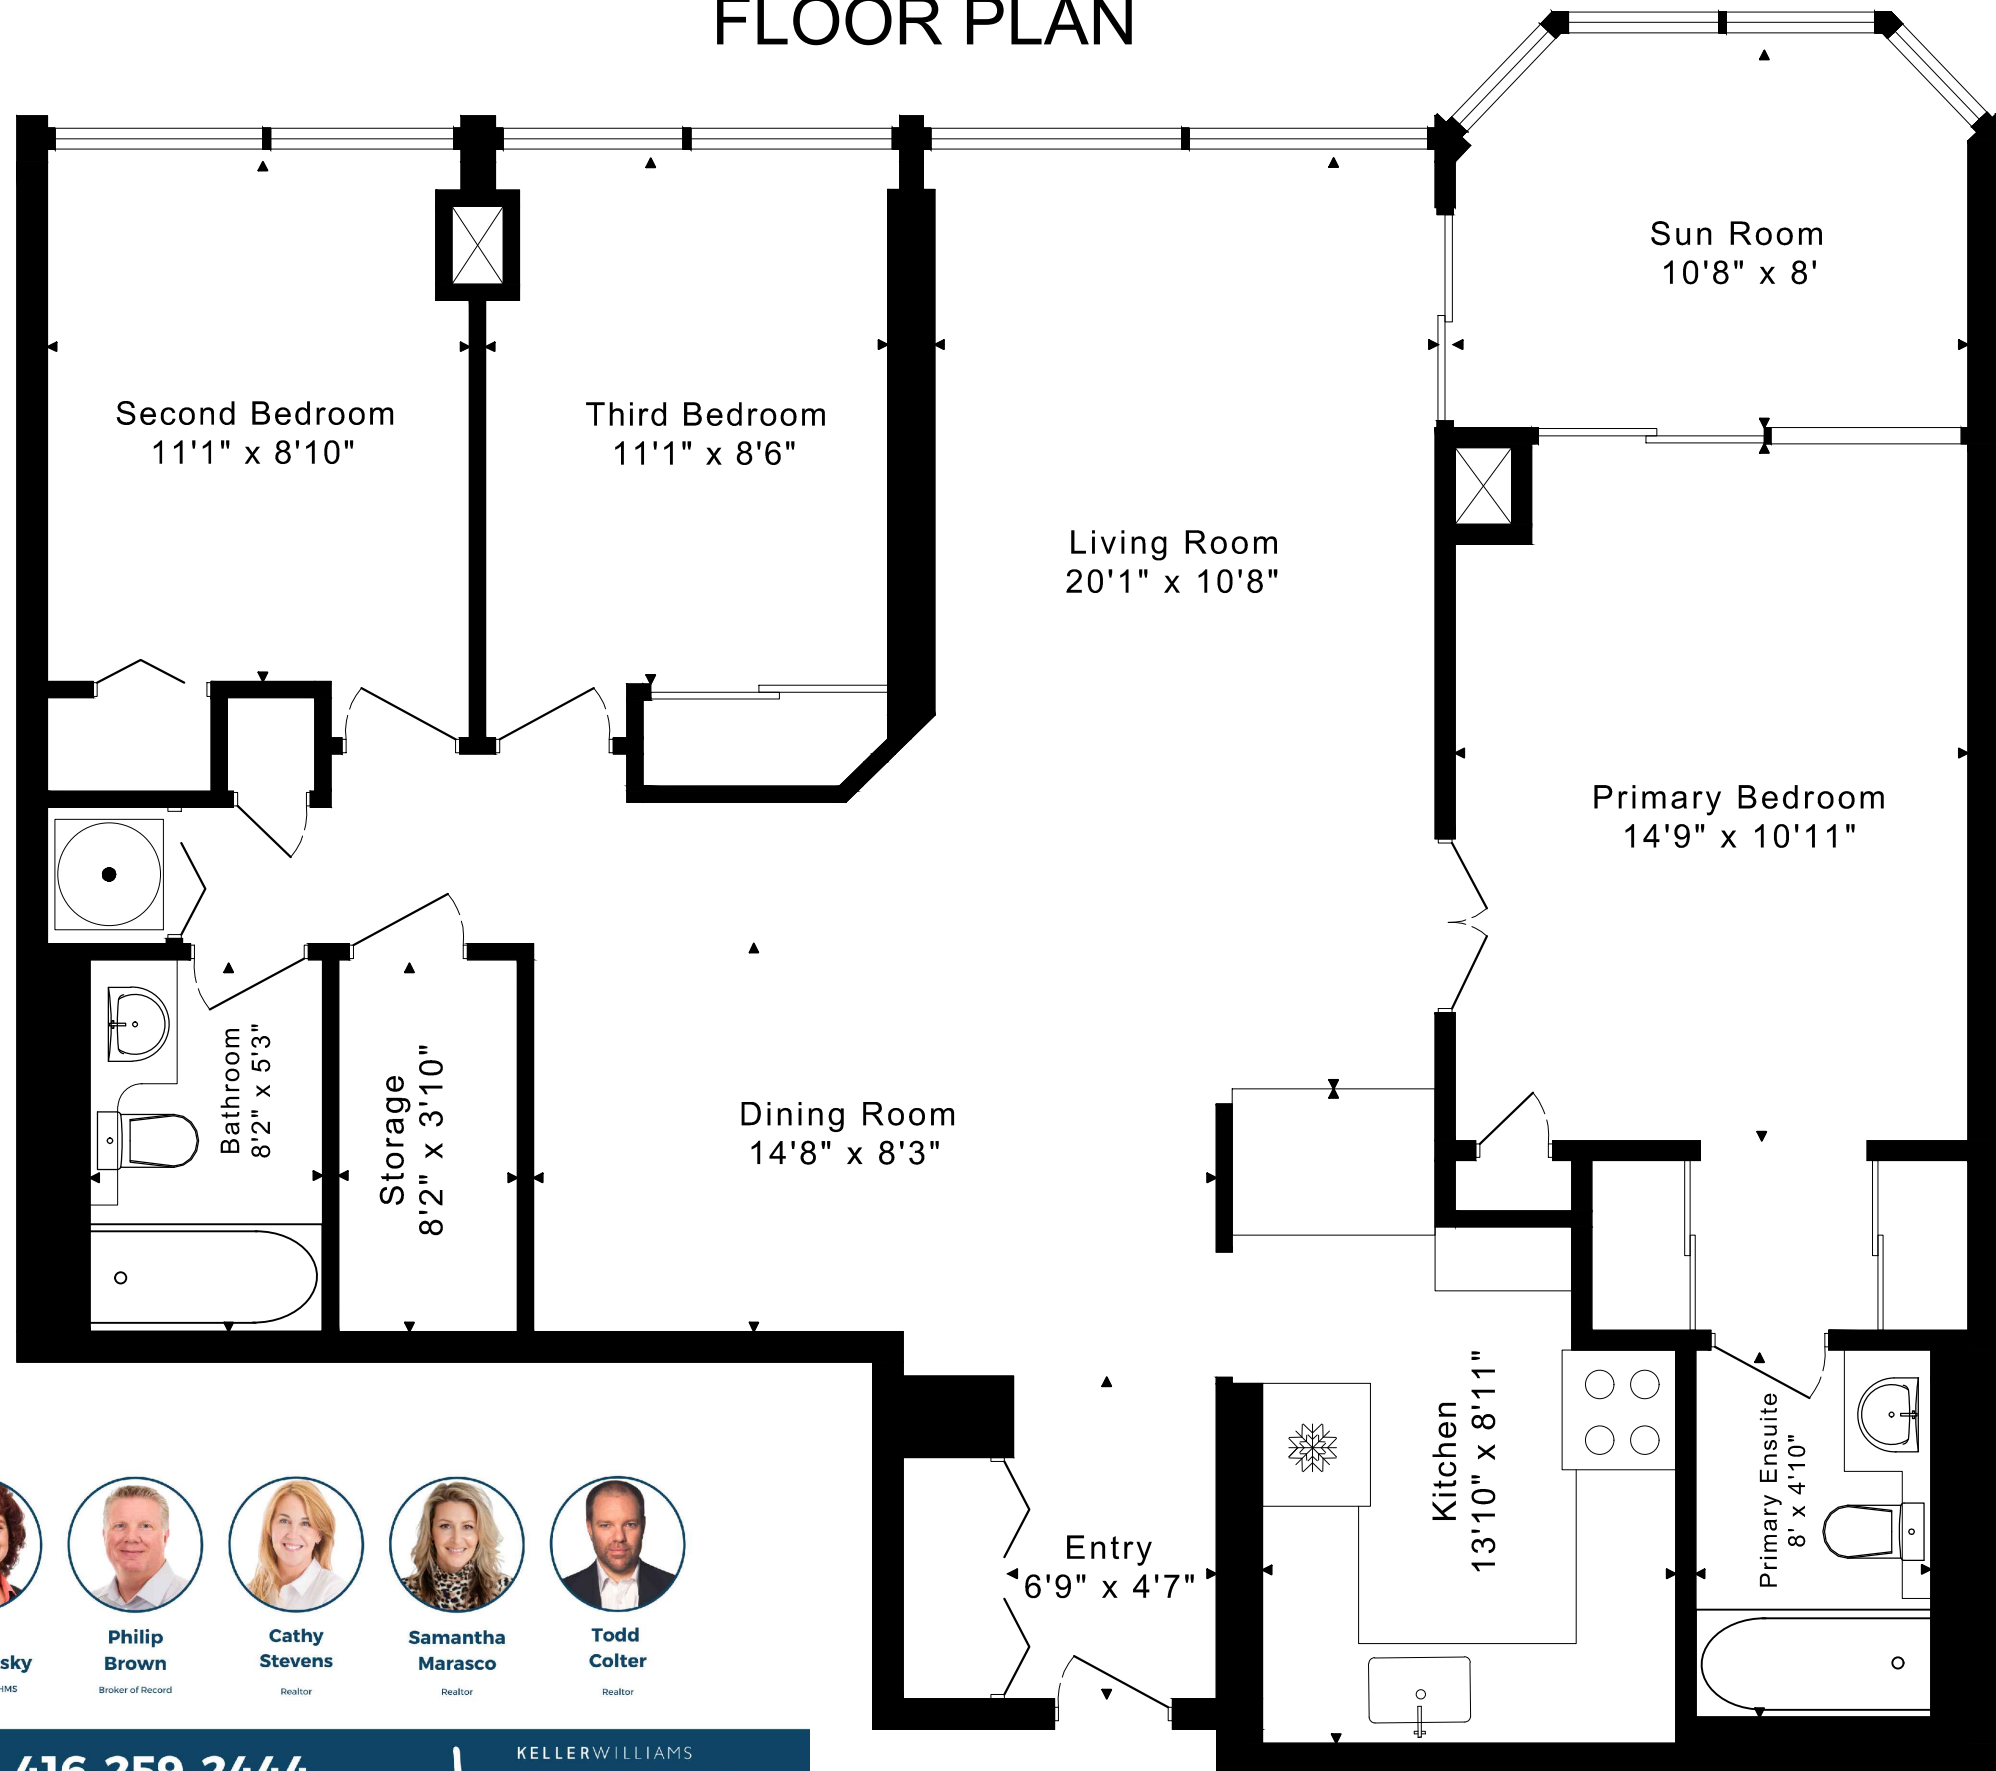

# 1320 ISLINGTON AVENUE UNIT 1204N FLOOR PLAN

**Nicoletta Palozzi**

Client Care Manager

**Lydia Campbell**

Realtor

**Irene Kaushansky**

B.S.C., A.S.A., CLHMS  
Broker

**Philip Brown**

1330 Sq. Ft.