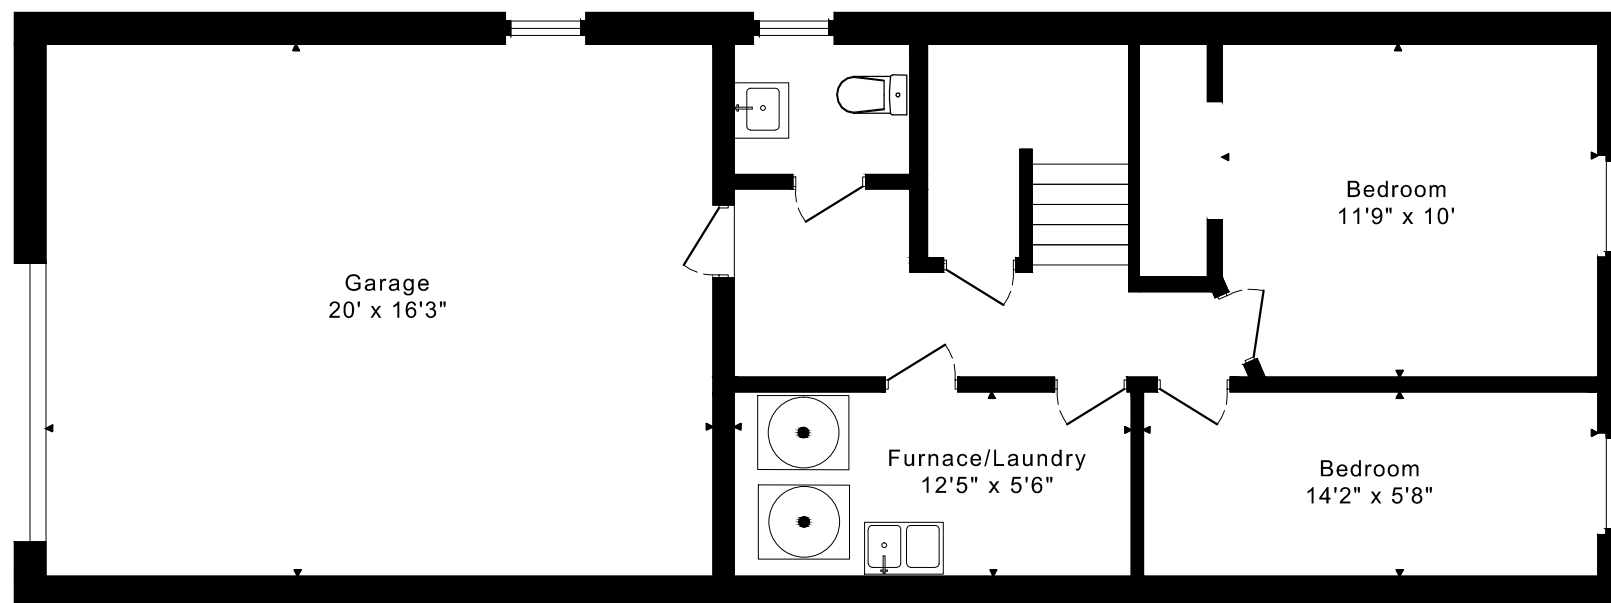

110 FOCH AVENUE FLOOR PLANS

SECOND FLOOR
915 SQUARE FEET

MAIN FLOOR
915 SQUARE FEET

LOWER FLOOR
915 SQUARE FEET

1830 sq ft + 915 sq ft
BELOW GRADE