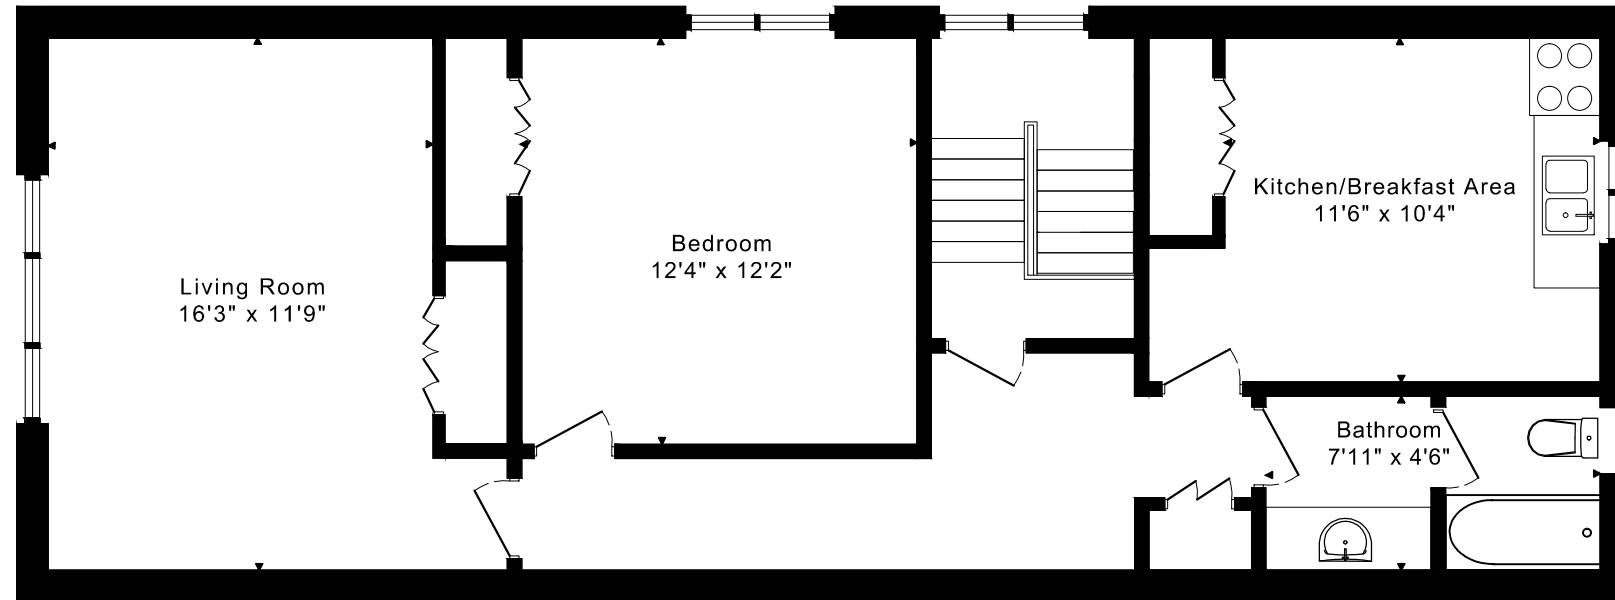

110 FOCH AVENUE FLOOR PLANS

SECOND FLOOR
915 SQUARE FEET

MAIN FLOOR
915 SQUARE FEET

LOWER FLOOR
915 SQUARE FEET

1830 sq ft + 915 sq ft
BELOW GRADE