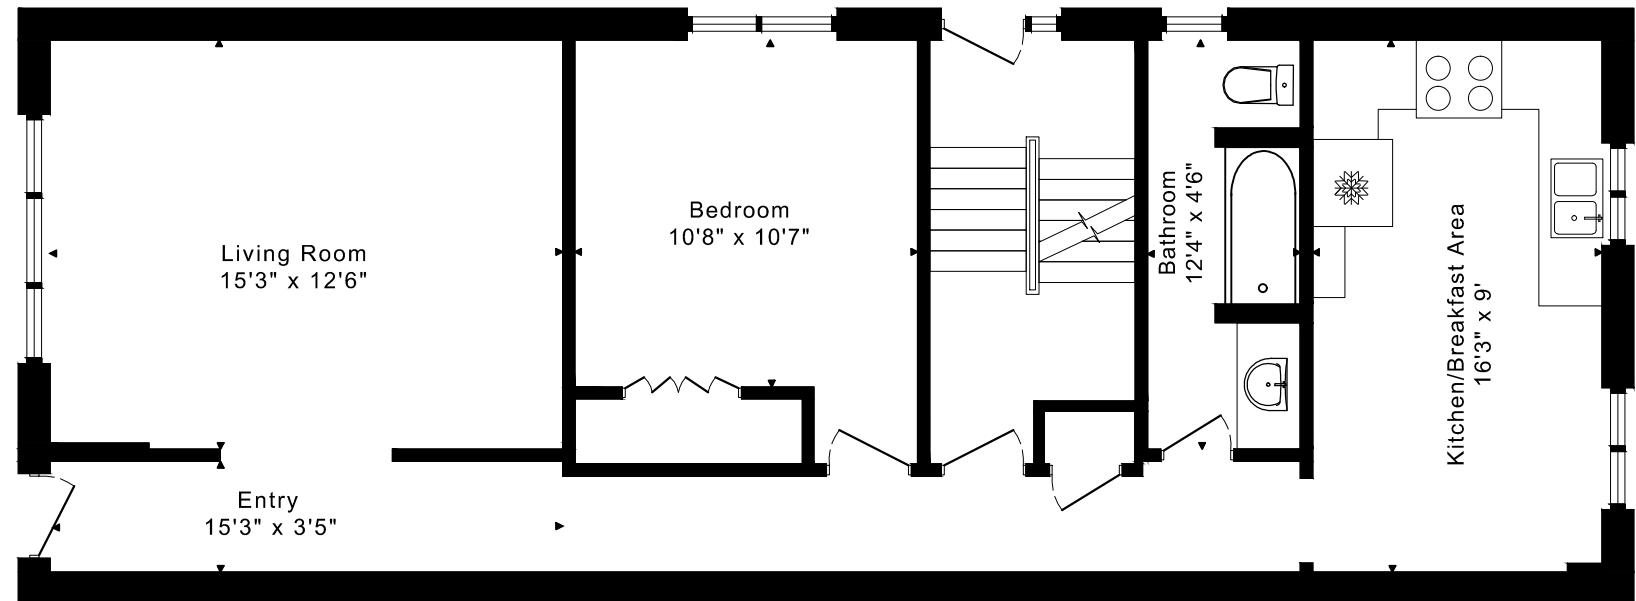

110 FOCH AVENUE FLOOR PLANS

SECOND FLOOR
915 SQUARE FEET

MAIN FLOOR
915 SQUARE FEET

LOWER FLOOR
915 SQUARE FEET

1830 sq ft + 915 sq ft
BELOW GRADE