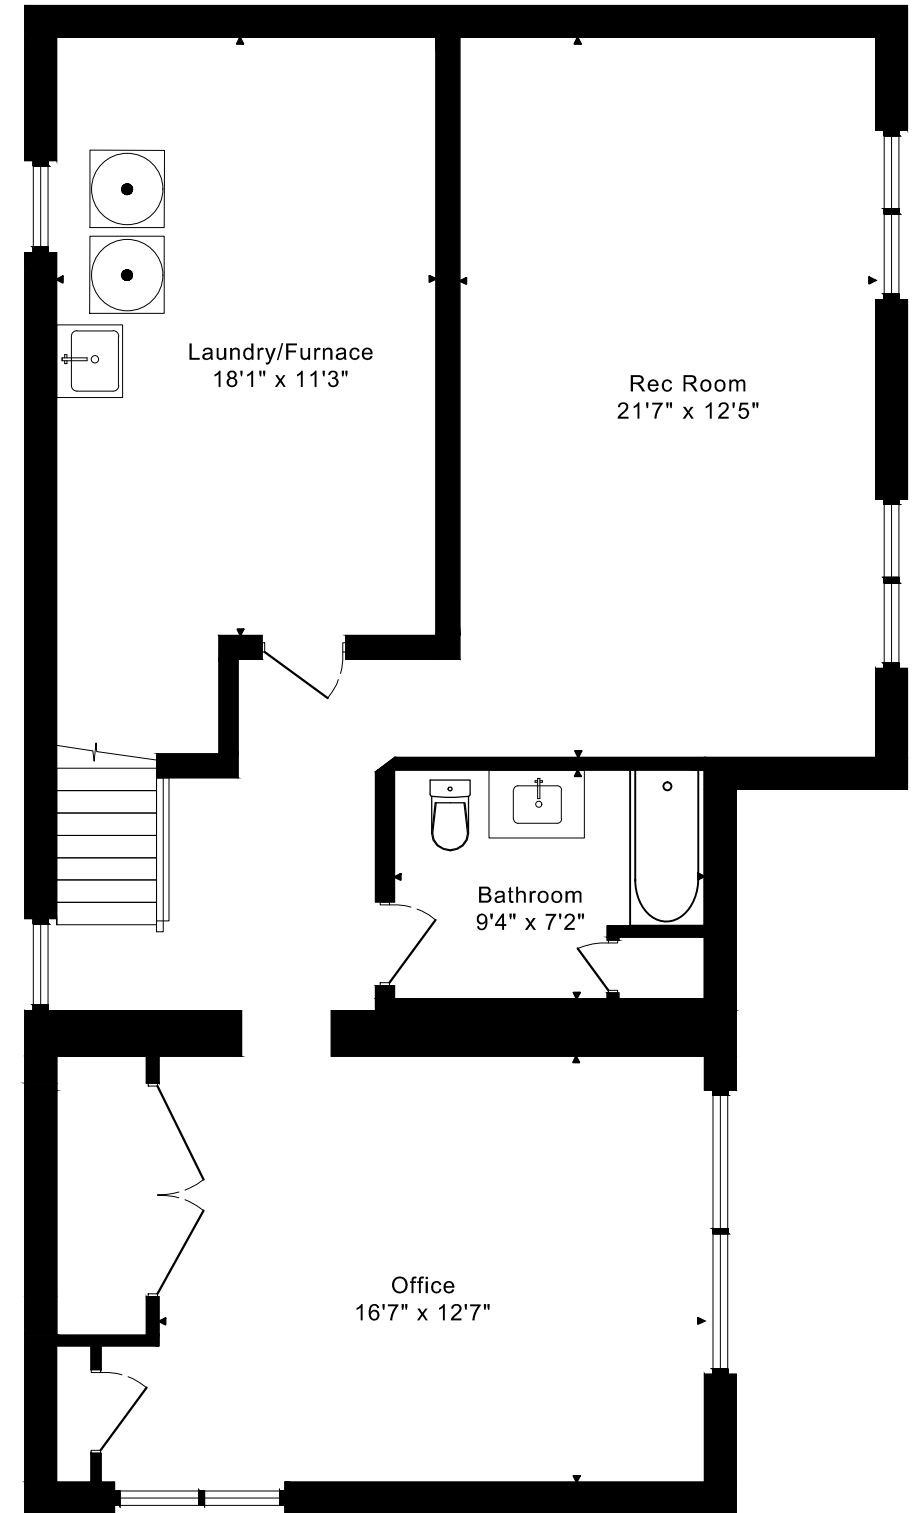

10 OREGON TRAIL FLOOR PLANS

MAIN FLOOR
1135 SQUARE FEET

LOWER FLOOR
1135 SQUARE FEET

1135 sq ft + 1135 sq ft
BELOW GRADE

Nicoletta Palozzi, Todd Colter* Igor Tsemokh* Irene Kaushansky** Philip Brown*** Samantha Marasco* Cathy Stevens*