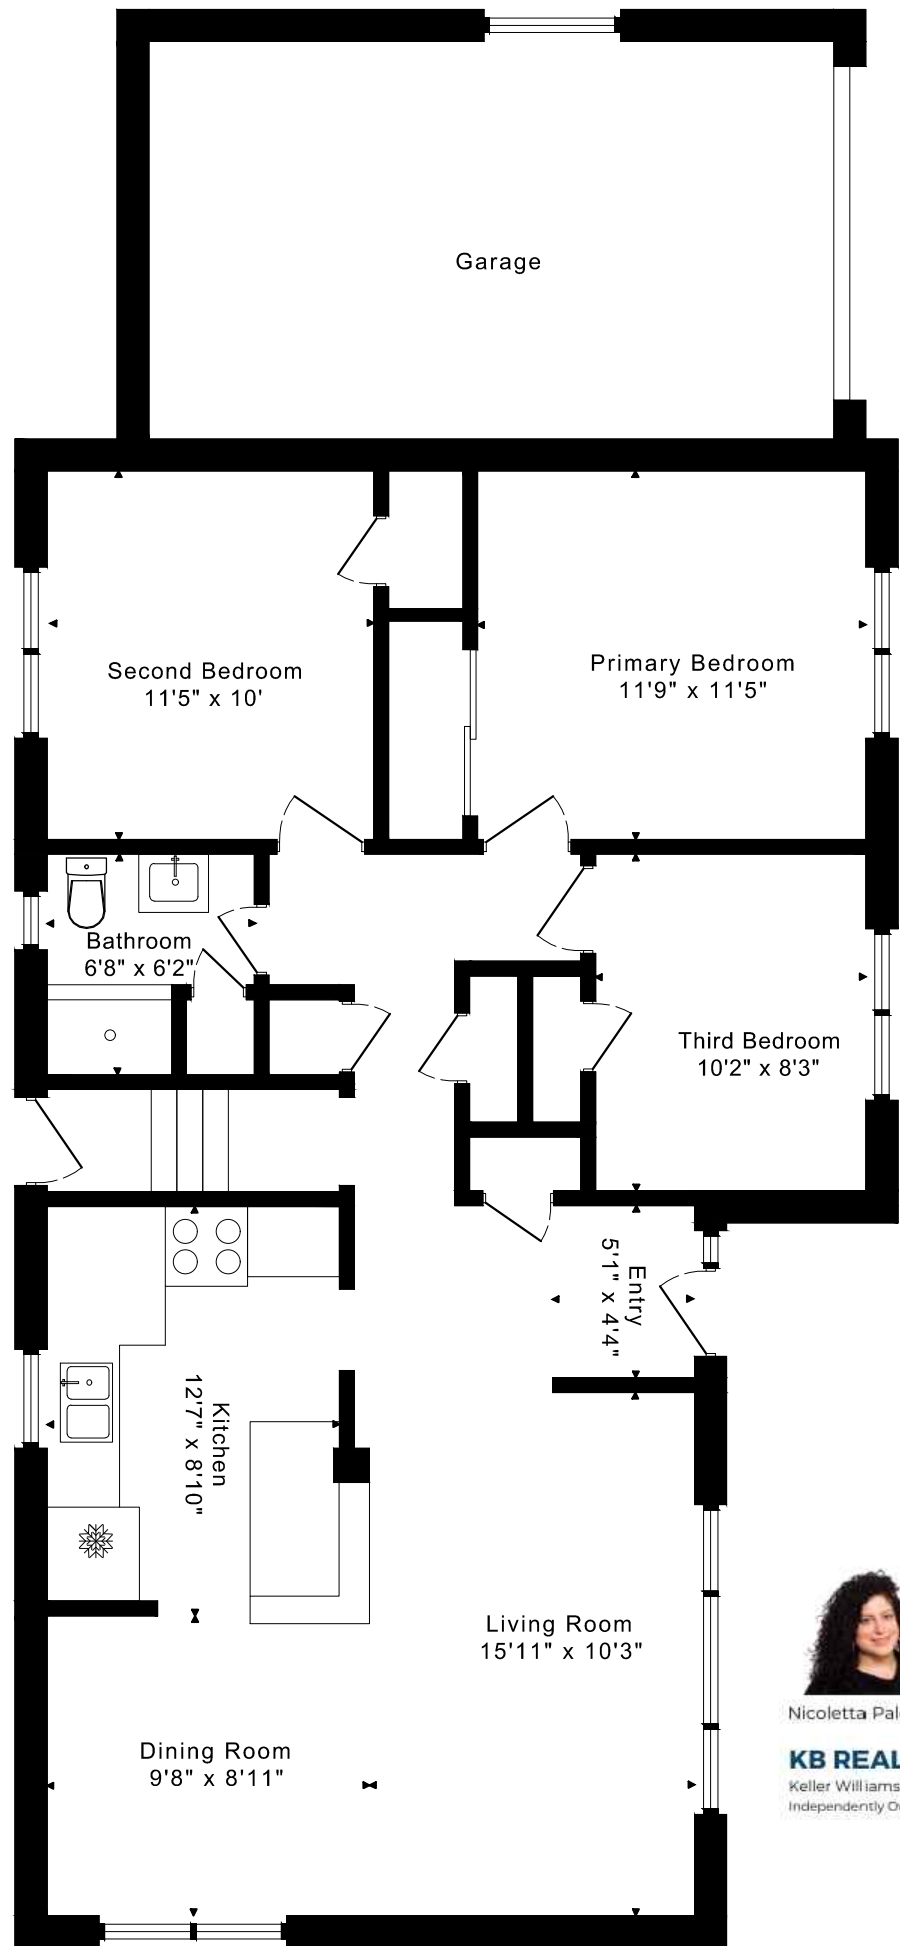

10 OREGON TRAIL FLOOR PLANS

MAIN FLOOR
1135 SQUARE FEET

LOWER FLOOR
1135 SQUARE FEET

1135 sq ft + 1135 sq ft
BELOW GRADE

Nicoletta Palozzi, Todd Colter* Igor Tsemokh* Irene Kaushansky** Philip Brown*** Samantha Marasco* Cathy Stevens*